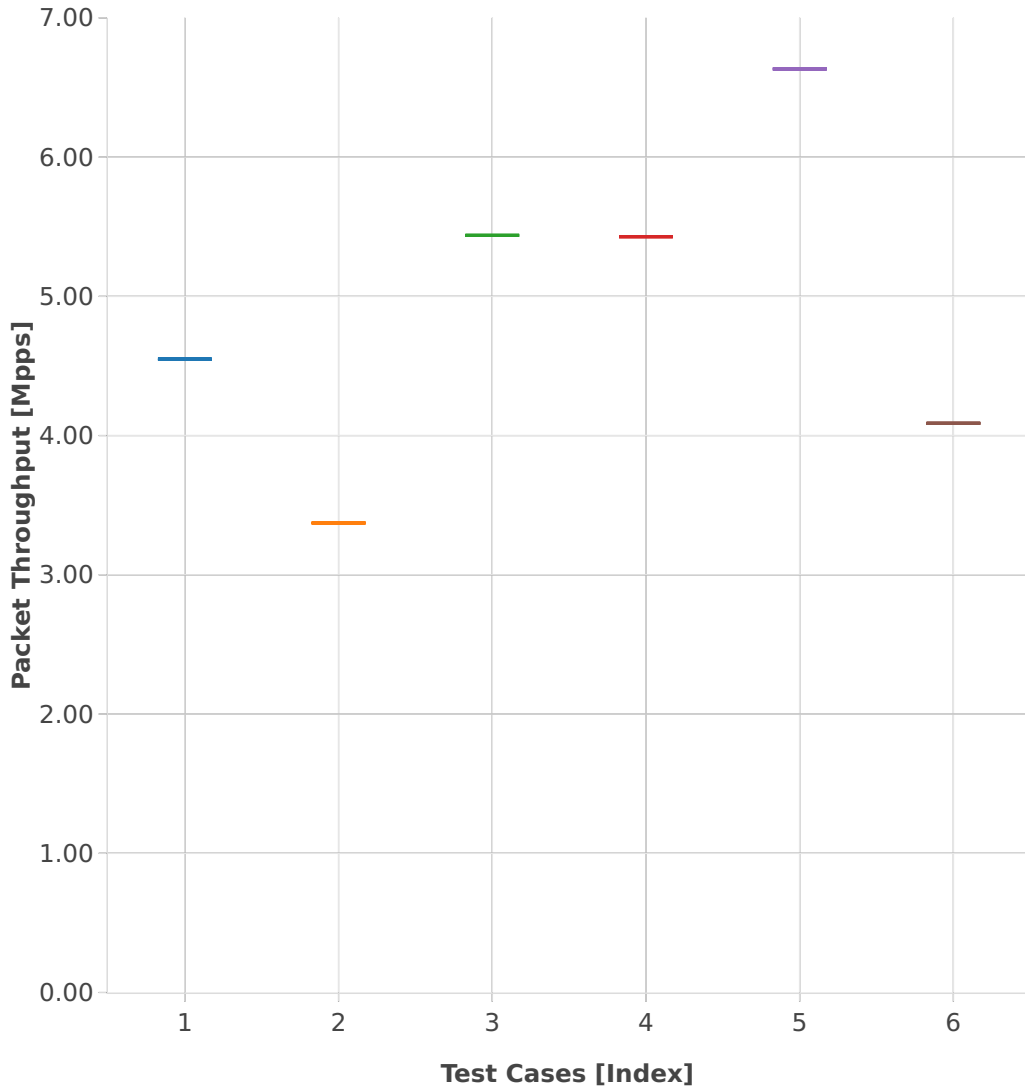

Throughput: vhost-l2sw-3n-skx-x710-64b-2t1c-base_and_features-vm-ndr

- 1. (01 run) dot1q-l2bdbasemaclrn-eth-2vhostvr1024-1vm
- 2. (01 run) eth-l2bdbasemaclrn-eth-4vhostvr1024-2vm
- 3. (01 run) eth-l2bdbasemaclrn-eth-2vhostvr1024-1vm
- 4. (01 run) dot1q-l2xcbase-eth-2vhostvr1024-1vm
- 5. (01 run) eth-l2xcbase-eth-2vhostvr1024-1vm
- 6. (01 run) eth-l2xcbase-eth-4vhostvr1024-2vm