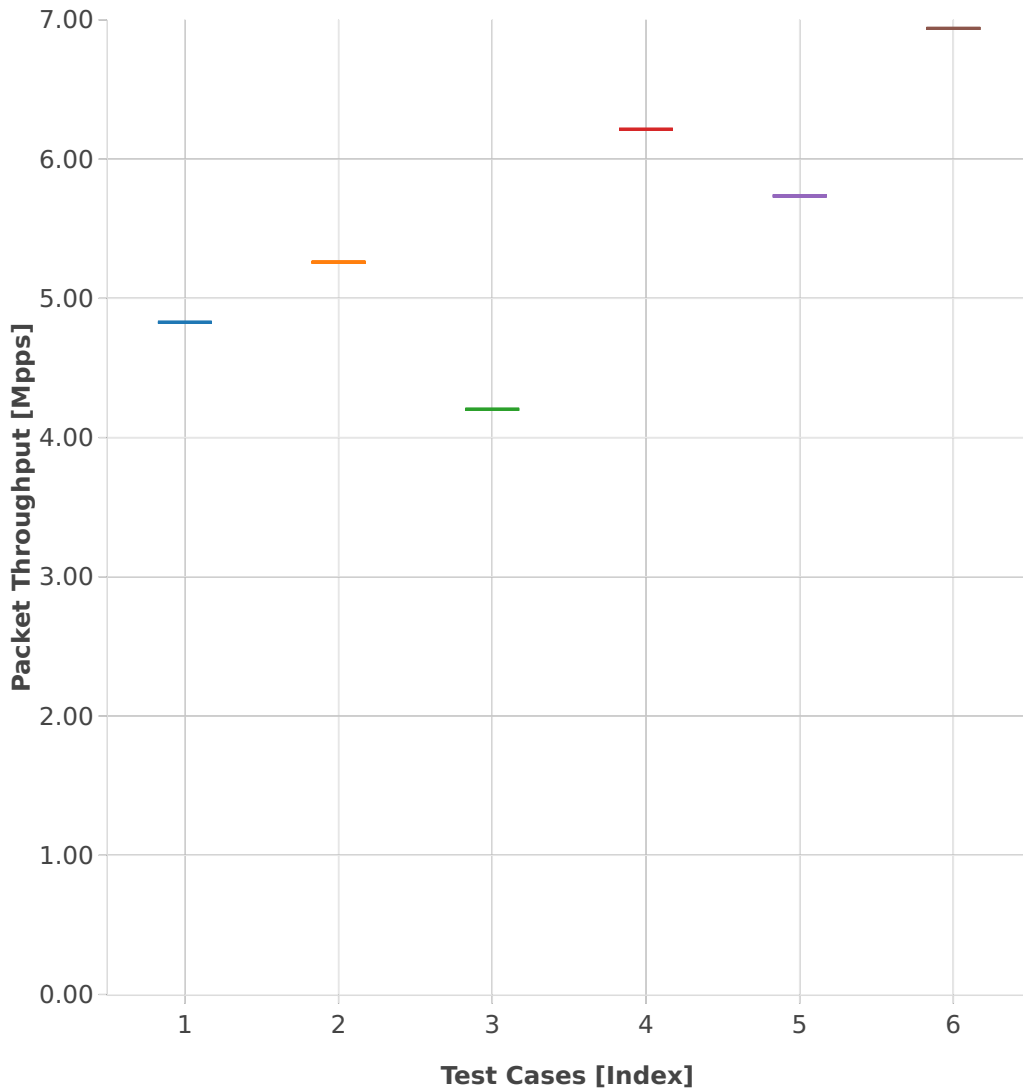

Throughput: vhost-l2sw-3n-skx-x710-64b-2t1c-base_and_features-pdr

- 1. (01 run) 1lbvpplacp-dot1q-l2bdbasemaclrn-eth-2vhostvr1024-1vm
- 2. (01 run) dot1q-l2bdbasemaclrn-eth-2vhostvr1024-1vm
- 3. (01 run) 2lbvpplacp-dot1q-l2bdbasemaclrn-eth-2vhostvr1024-1vm
- 4. (01 run) dot1q-l2xcbase-eth-2vhostvr1024-1vm
- 5. (01 run) 1lbvpplacp-dot1q-l2xcbase-eth-2vhostvr1024-1vm
- 6. (01 run) eth-l2xcbase-eth-2vhostvr1024-1vm