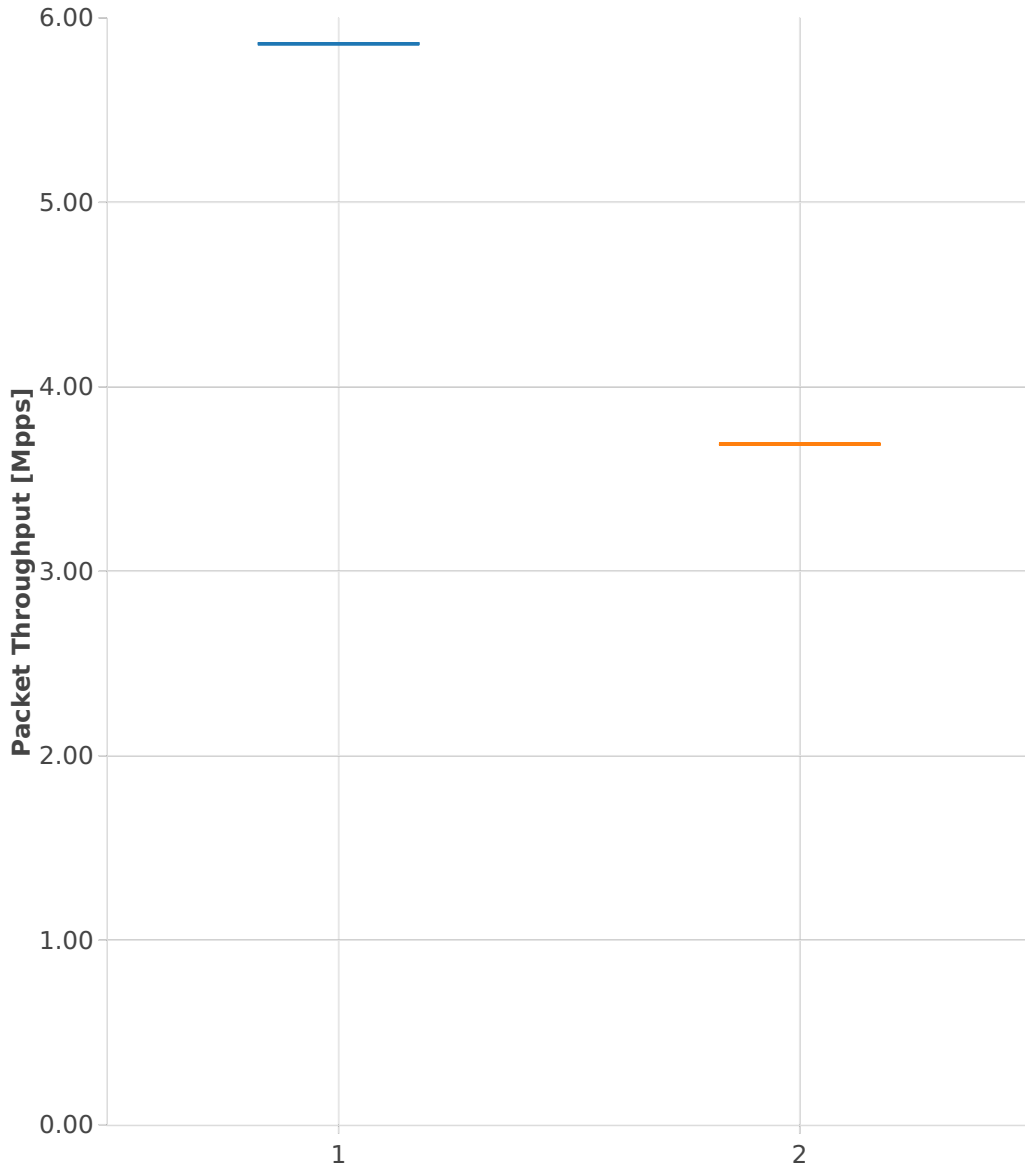

Throughput: vhost-ip4-3n-skx-x710-64b-2t1c-base_and_scale-pdr

- 1. (01 run) ethip4-ip4base-eth-2vhostvr1024-1vm
- 2. (01 run) ethip4-ip4base-eth-4vhostvr1024-2vm