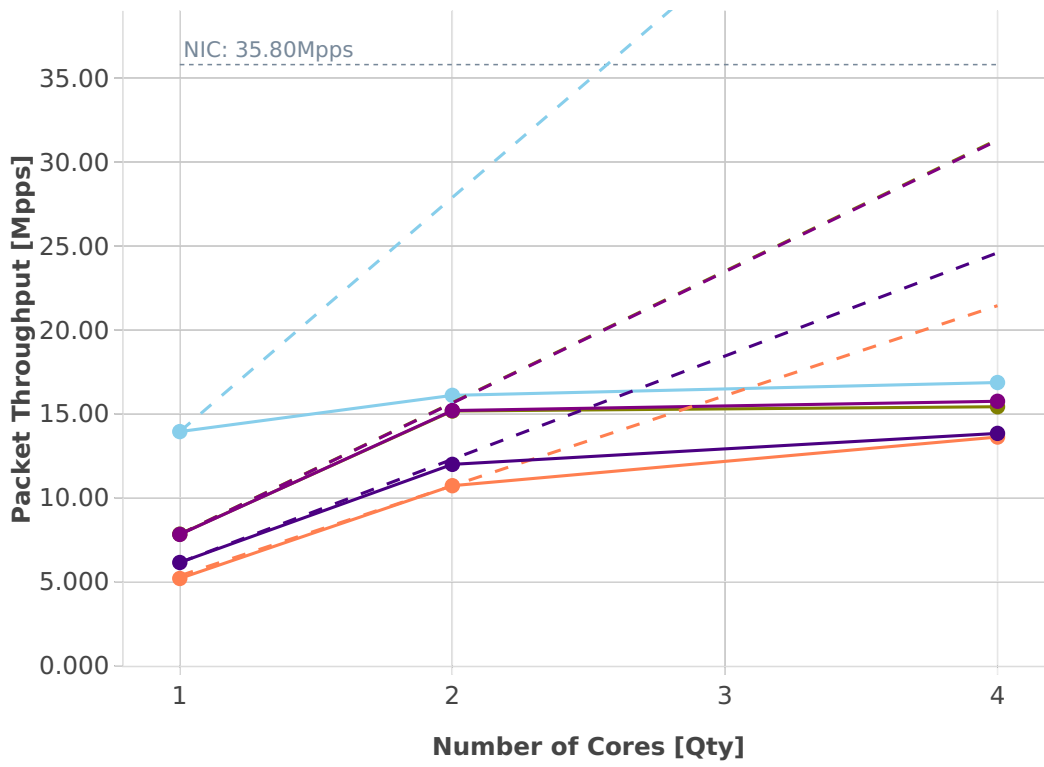

# Speedup Multi-core: memif-3n-skx-x710-64b-base\_and\_features-ndr

-- Perfect — Measured ... Limit

- eth-l2xcbase-eth-1memif-1dcr
- eth-l2xcbase-eth-2memif-1lxc
- eth-l2xcbase-eth-2memif-1dcr
- eth-l2bdbasemaclrn-eth-2memif-1lxc
- ethip4-ip4base-eth-2memif-1dcr