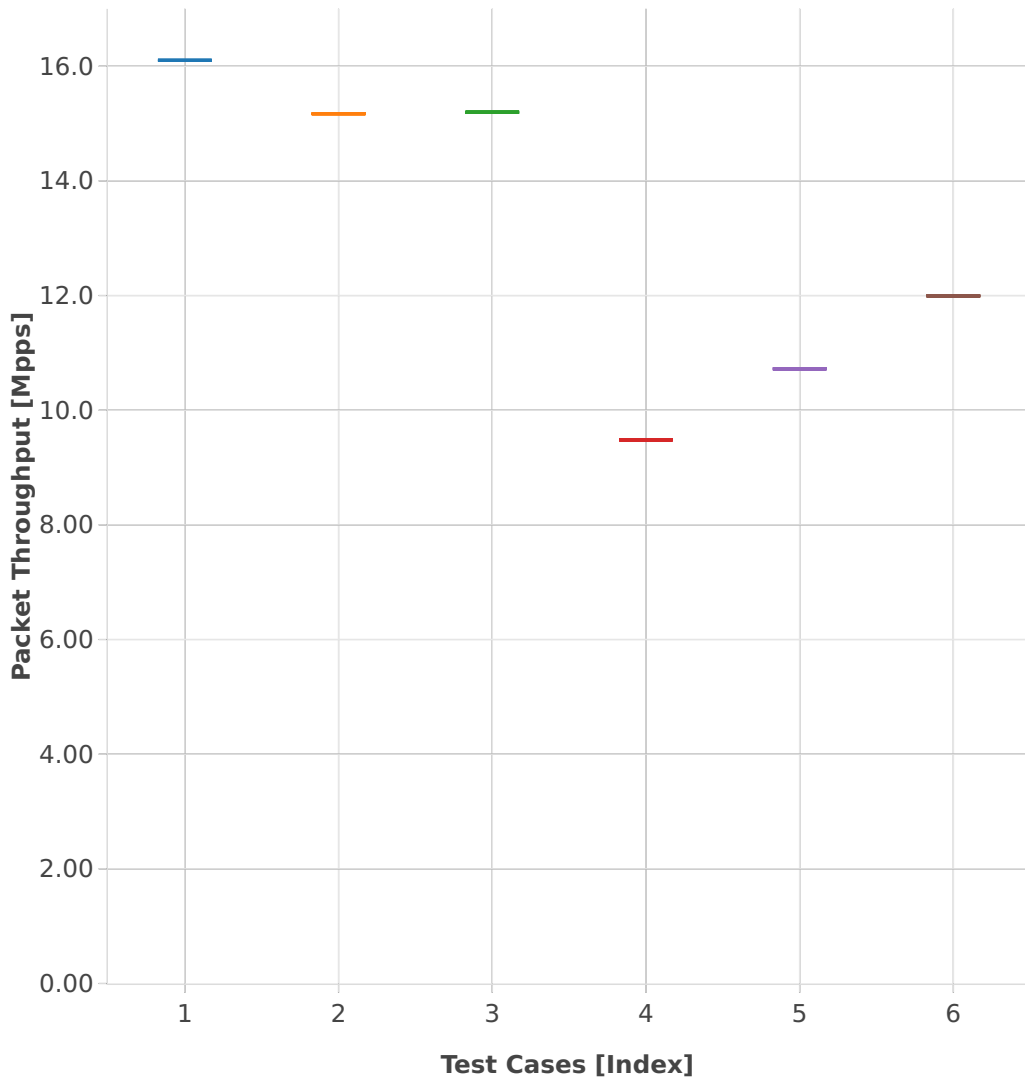

Throughput: memif-3n-skx-x710-64b-4t2c-base_and_features-ndr

- 1. (01 run) eth-l2xcbase-eth-1memif-1dcr
- 2. (01 run) eth-l2xcbase-eth-2memif-1lxc
- 3. (01 run) eth-l2xcbase-eth-2memif-1dcr
- 4. (01 run) dot1q-l2bdbasemaclrn-eth-2memif-1dcr
- 5. (01 run) eth-l2bdbasemaclrn-eth-2memif-1lxc
- 6. (01 run) ethip4-ip4base-eth-2memif-1dcr