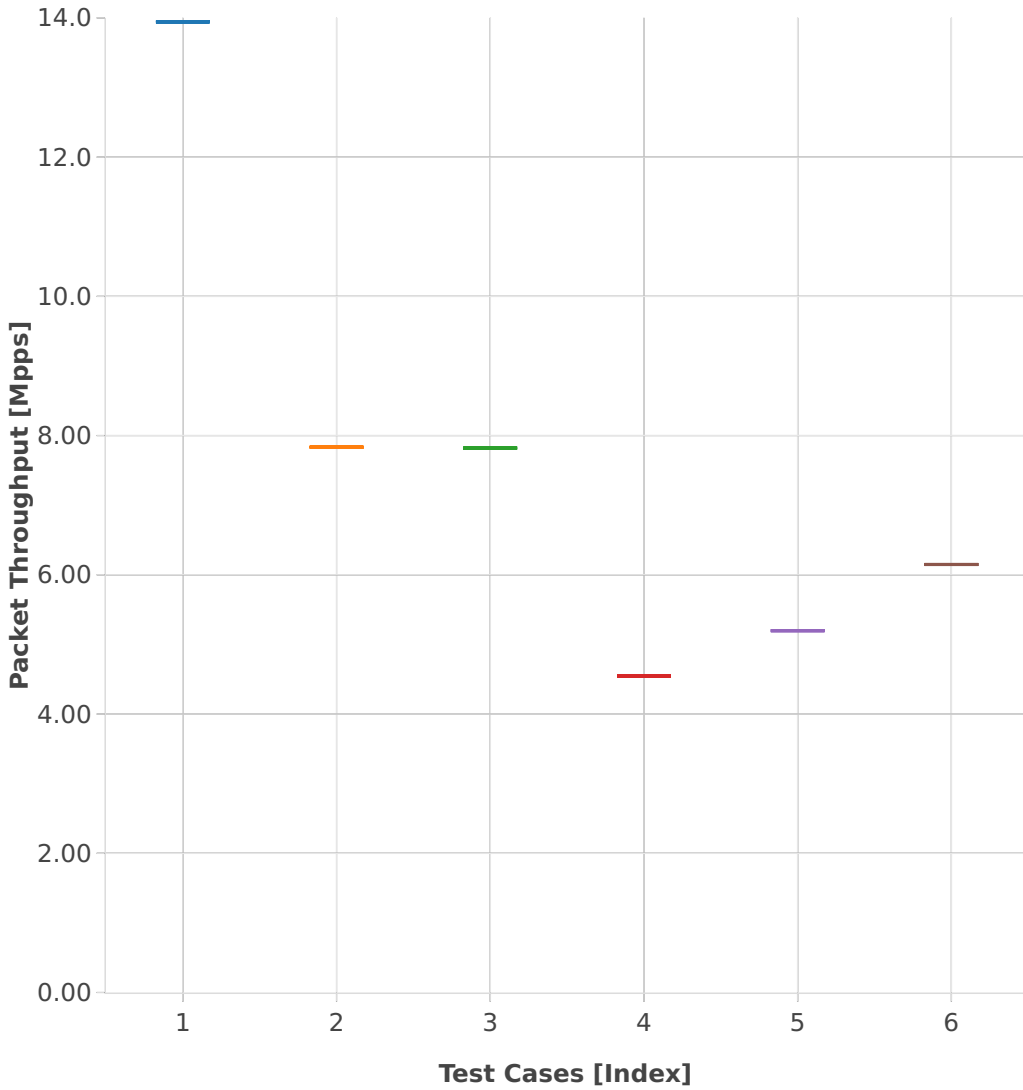

Throughput: memif-3n-skx-x710-64b-2t1c-base_and_features-ndr

- 1. (01 run) eth-l2xcbase-eth-1memif-1dcr
- 2. (01 run) eth-l2xcbase-eth-2memif-1lxc
- 3. (01 run) eth-l2xcbase-eth-2memif-1dcr
- 4. (01 run) dot1q-l2bdbasemaclrn-eth-2memif-1dcr
- 5. (01 run) eth-l2bdbasemaclrn-eth-2memif-1lxc
- 6. (01 run) ethip4-ip4base-eth-2memif-1dcr