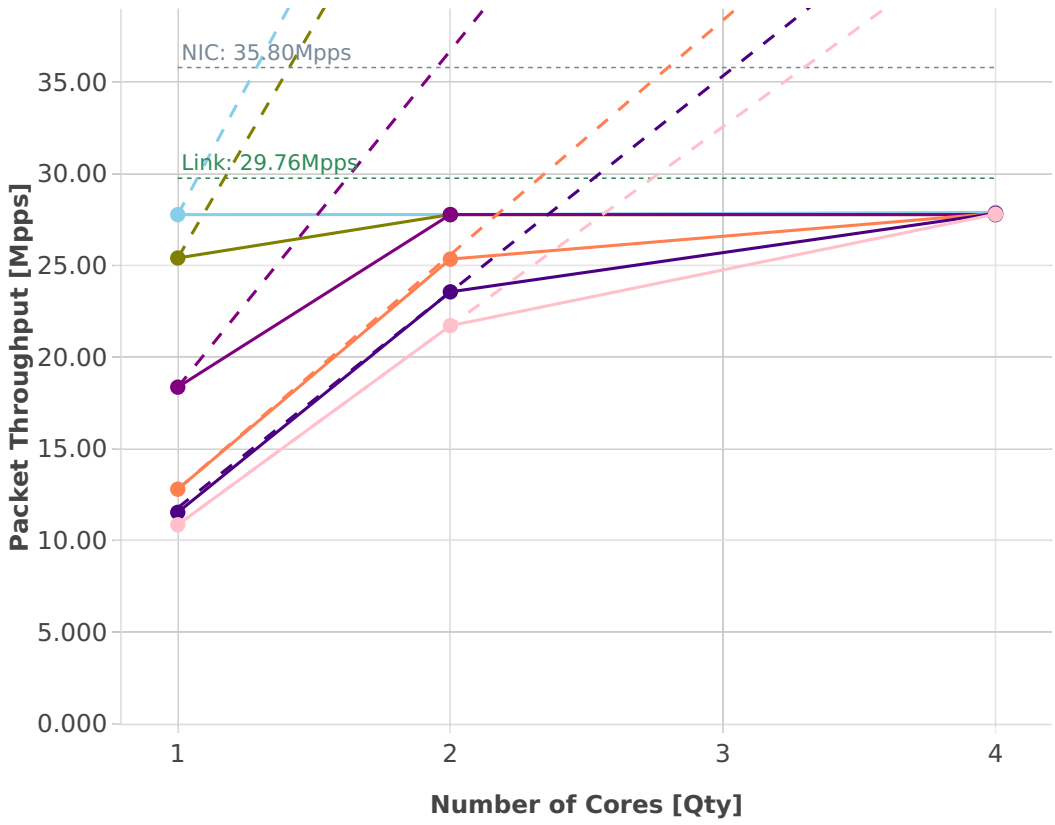

Speedup Multi-core: l2sw-3n-skx-x710-64b-base_and_scale-ndr

- Perfect
 - Measured
 - ... Limit
- | | |
|-------------------------|------------------------|
| eth-l2patch | eth-l2xcbase |
| eth-l2bdbasemaclrn | eth-l2bdscale10kmaclrn |
| eth-l2bdscale100kmaclrn | eth-l2bdscale1mmaclrn |