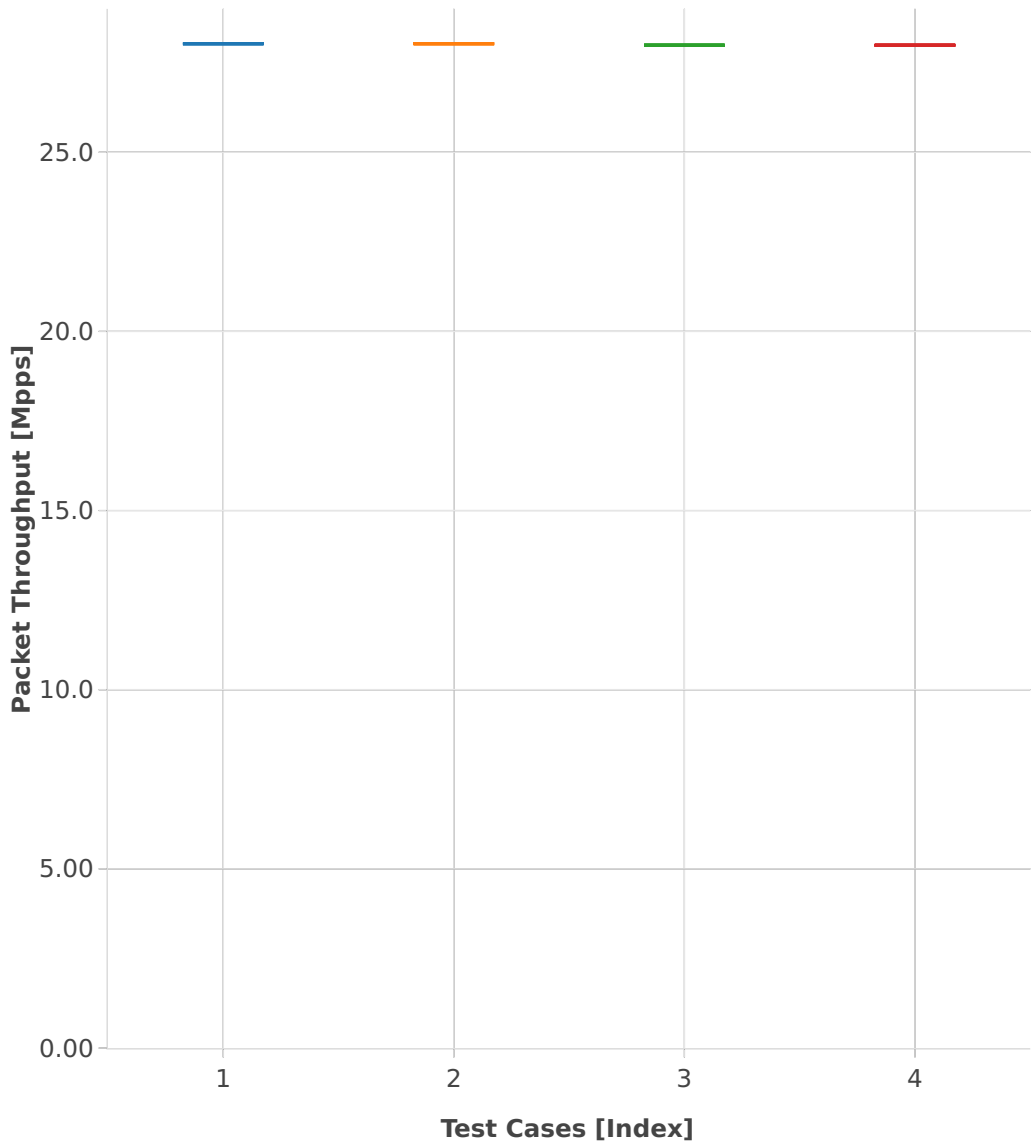

# Throughput: l2sw-3n-skx-x710-64b-4t2c-features-pdr

- 1. (01 run) eth-l2xcbase
- 2. (01 run) eth-l2bdbasemaclrn
- 3. (01 run) dot1q-l2xcbase
- 4. (01 run) dot1q-l2bdbasemaclrn