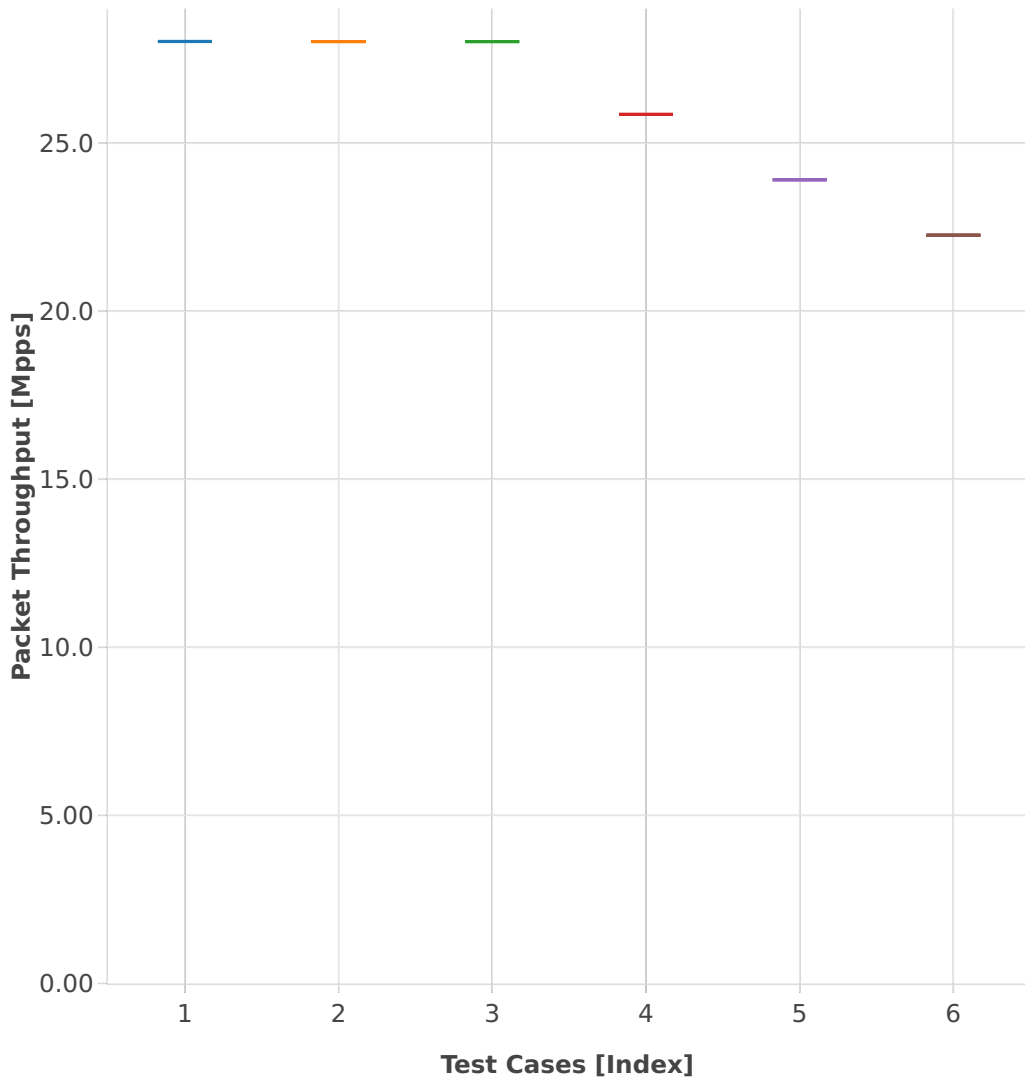

Throughput: l2sw-3n-skx-x710-64b-4t2c-base_and_scale-pdr

- 1. (01 run) eth-l2patch
- 2. (01 run) eth-l2xcbase
- 3. (01 run) eth-l2bdbasemaclrn
- 4. (01 run) eth-l2bdscale10kmaclrn
- 5. (01 run) eth-l2bdscale100kmaclrn
- 6. (01 run) eth-l2bdscale1mmaclrn