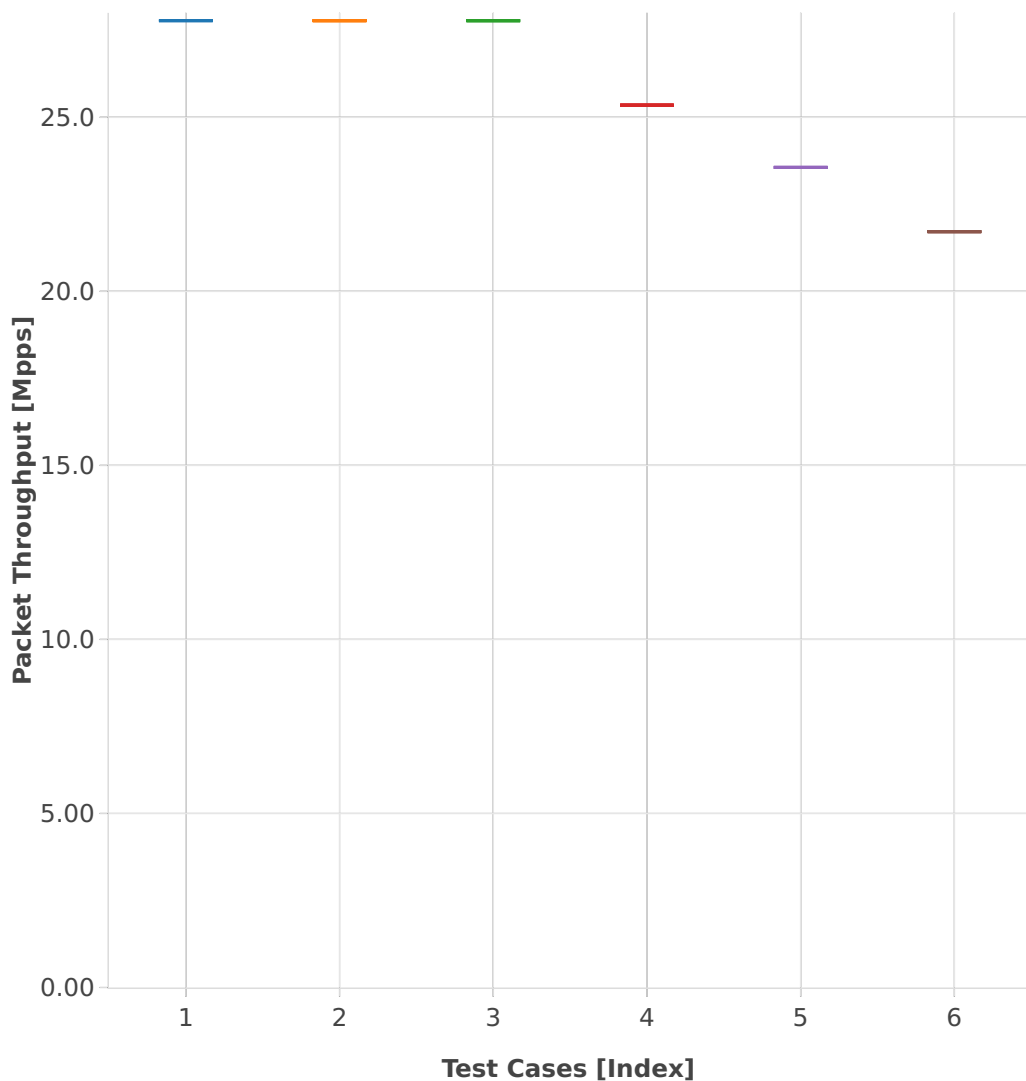

Throughput: l2sw-3n-skx-x710-64b-4t2c-base_and_scale-ndr

- 1. (01 run) eth-l2patch
- 2. (01 run) eth-l2xcbase
- 3. (01 run) eth-l2bdbasemaclrn
- 4. (01 run) eth-l2bdscale10kmaclrn
- 5. (01 run) eth-l2bdscale100kmaclrn
- 6. (01 run) eth-l2bdscale1mmaclrn