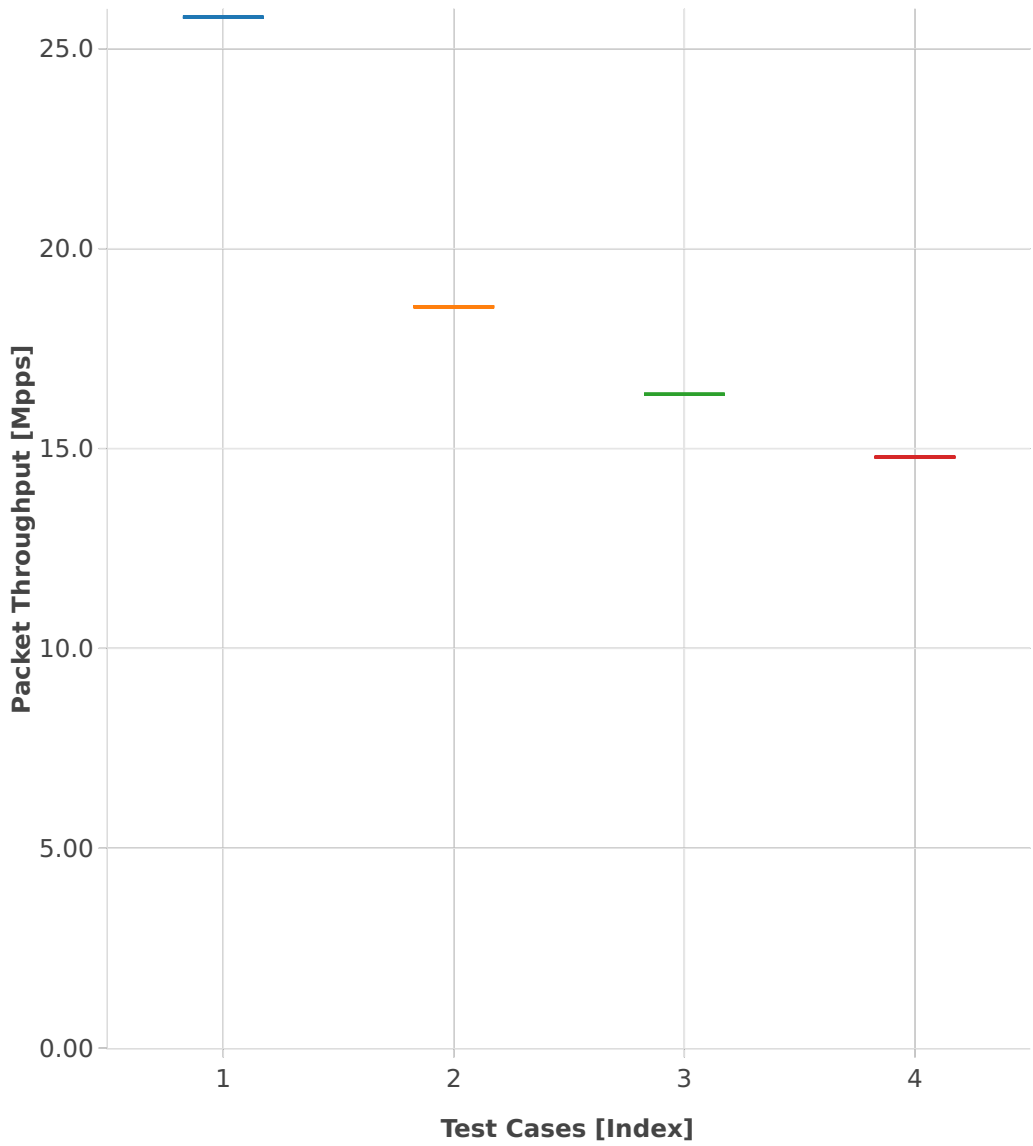

# Throughput: l2sw-3n-skx-x710-64b-2t1c-features-pdr

- 1. (01 run) eth-l2xcbase
- 2. (01 run) eth-l2bdbasemaclrn
- 3. (01 run) dot1q-l2xcbase
- 4. (01 run) dot1q-l2bdbasemaclrn