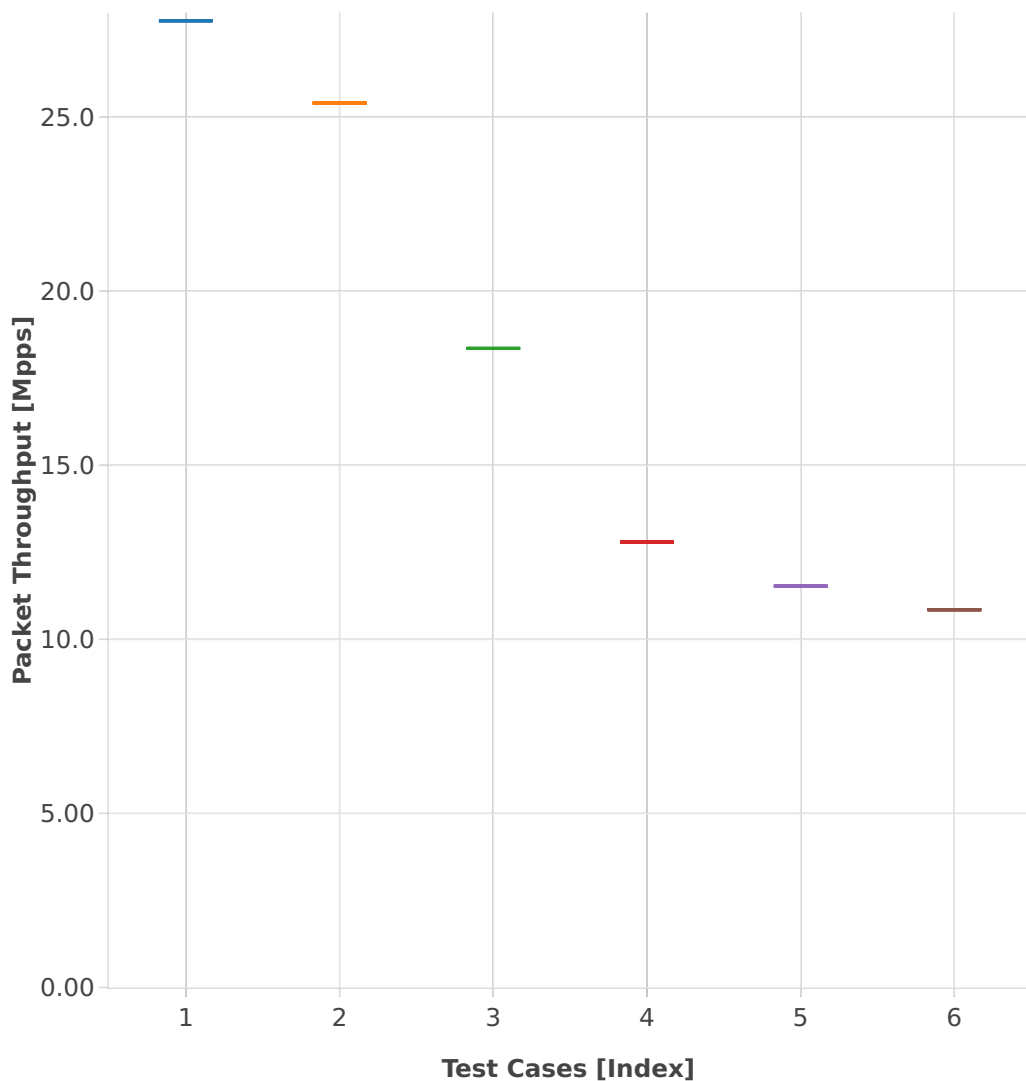

Throughput: l2sw-3n-skx-x710-64b-2t1c-base_and_scale-ndr

- 1. (01 run) eth-l2patch
- 2. (01 run) eth-l2xcbase
- 3. (01 run) eth-l2bdbasemaclrn
- 4. (01 run) eth-l2bdscale10kmaclrn
- 5. (01 run) eth-l2bdscale100kmaclrn
- 6. (01 run) eth-l2bdscale1mmaclrn