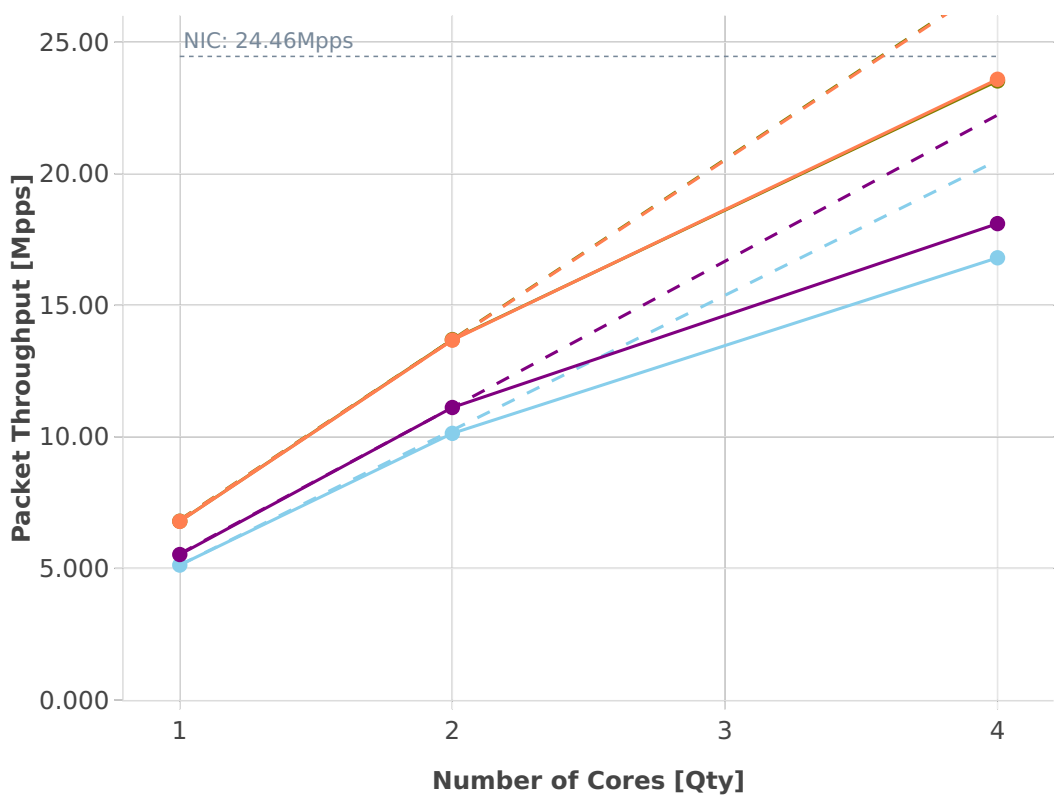

Speedup Multi-core: l2sw-3n-hsw-x520-64b-features-oacl-ndr

- eth-l2bdbasemaclrn-oacl50sl-10kflows
- eth-l2bdbasemaclrn-oacl50sf-10kflows
- eth-l2bdbasemaclrn-oacl1sl-10kflows
- eth-l2bdbasemaclrn-oacl1sf-10kflows