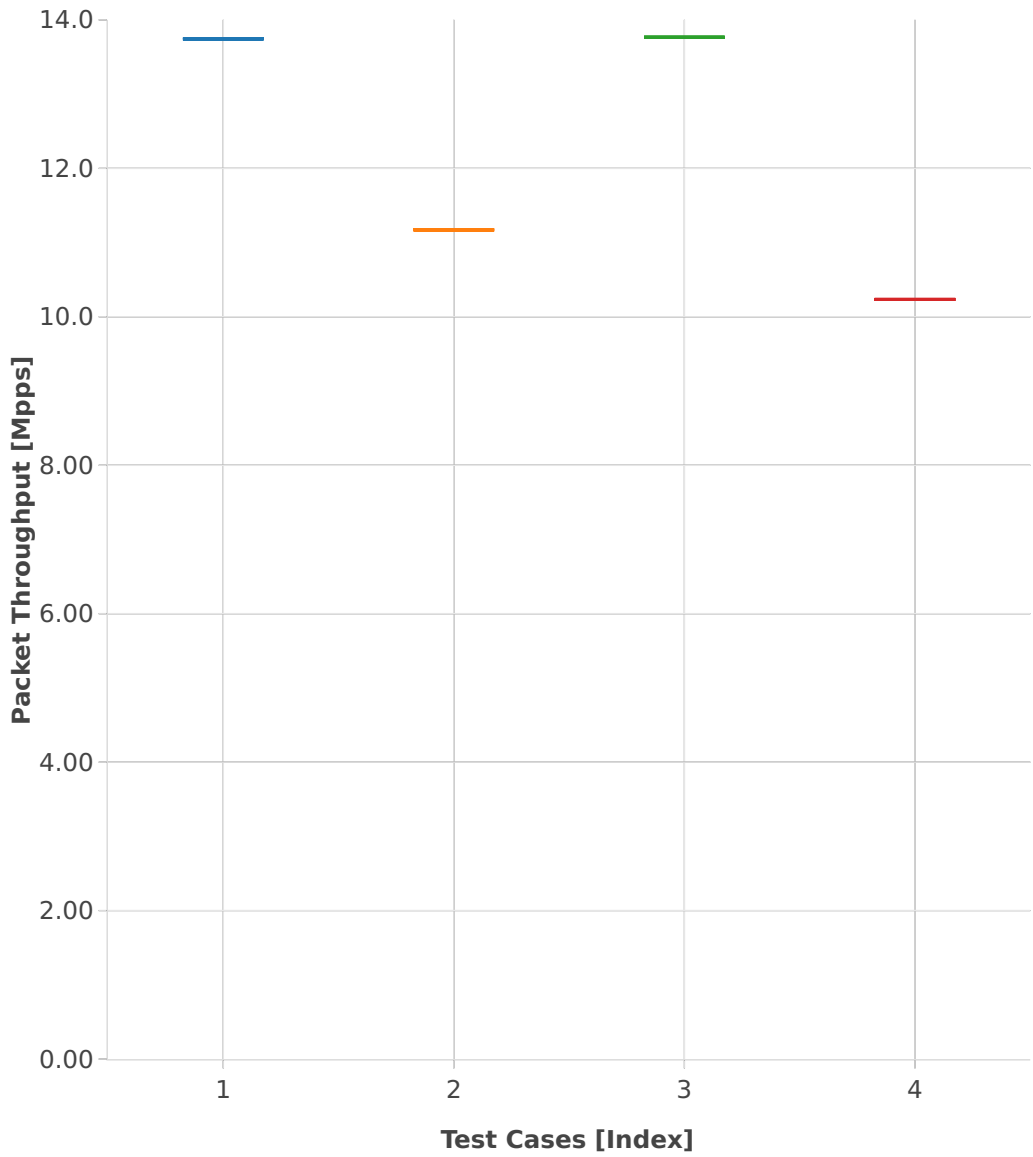

Throughput: l2sw-3n-hsw-x520-64b-2t2c-features-oacl-pdr

- 1. (01 run) eth-l2bdbasemaclrn-oacl1sf-10kflows
- 2. (01 run) eth-l2bdbasemaclrn-oacl1sl-10kflows
- 3. (01 run) eth-l2bdbasemaclrn-oacl50sf-10kflows
- 4. (01 run) eth-l2bdbasemaclrn-oacl50sl-10kflows