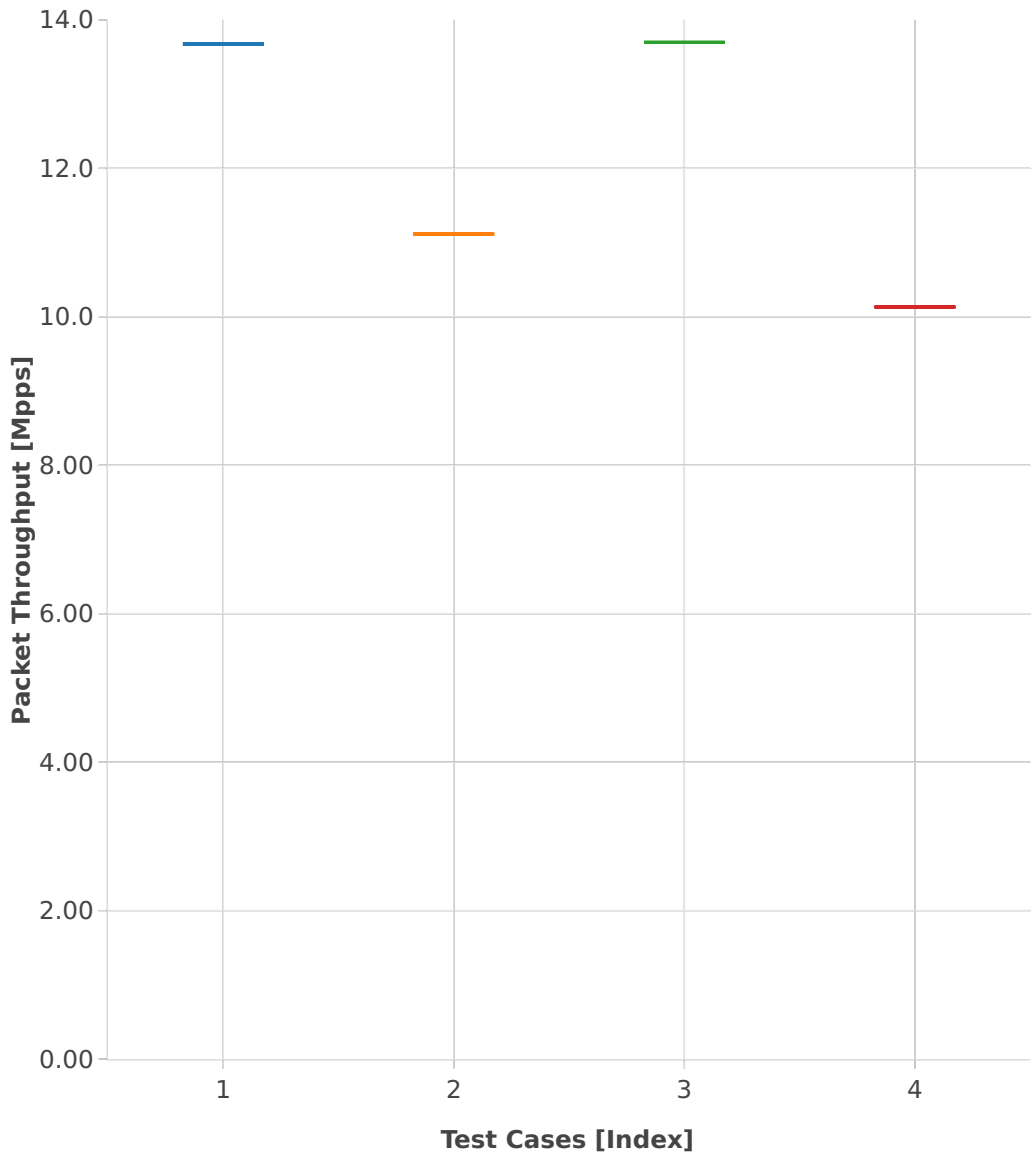

Throughput: l2sw-3n-hsw-x520-64b-2t2c-features-oacl-ndr

- 1. (01 run) eth-l2bdbasemaclrn-oacl1sf-10kflows
- 2. (01 run) eth-l2bdbasemaclrn-oacl1sl-10kflows
- 3. (01 run) eth-l2bdbasemaclrn-oacl50sf-10kflows
- 4. (01 run) eth-l2bdbasemaclrn-oacl50sl-10kflows