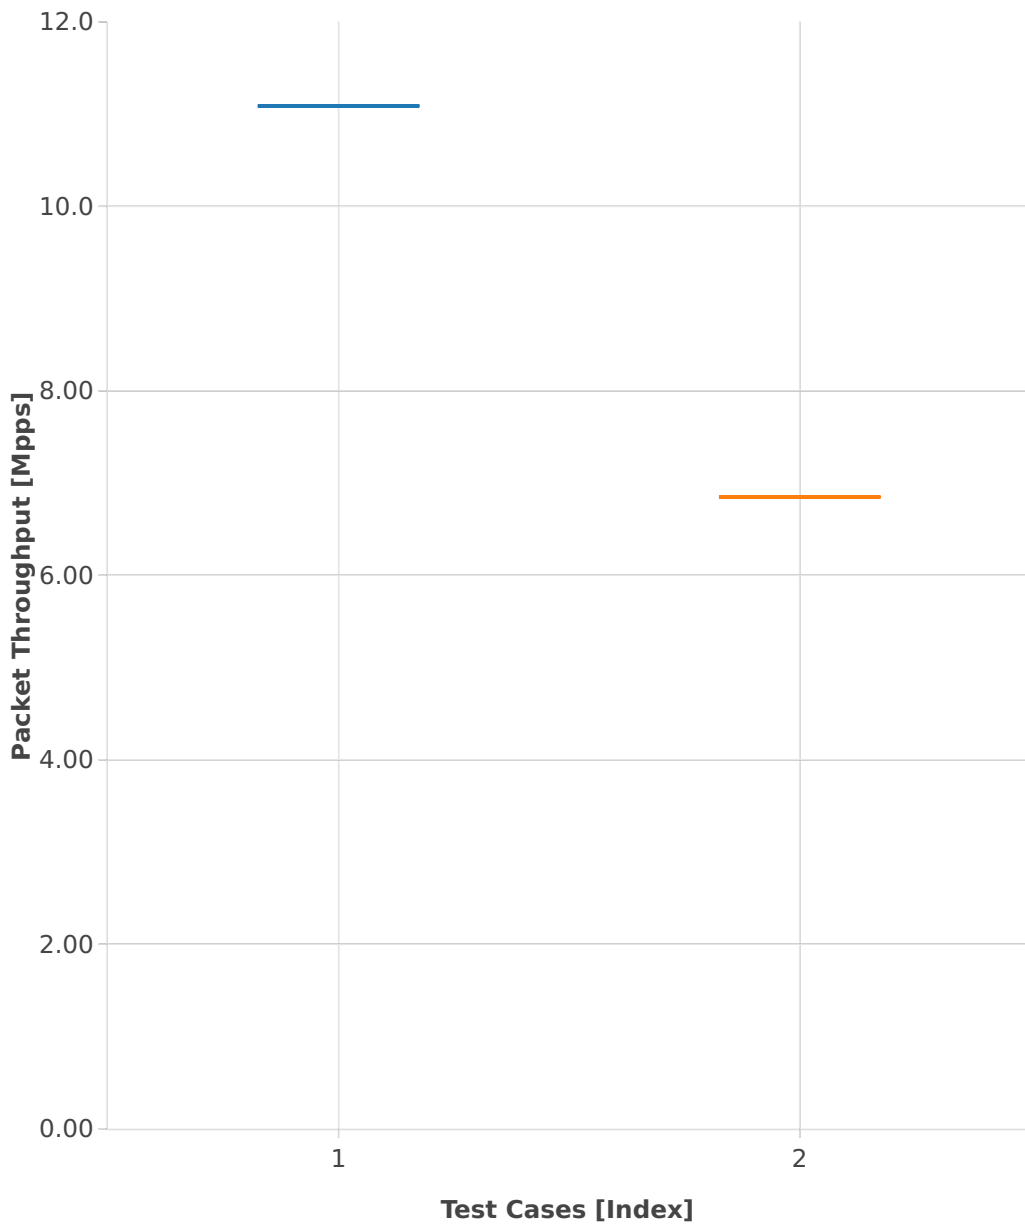

Throughput: l2sw-3n-hsw-x520-64b-2t2c-features-macip-pdr

- 1. (01 run) eth-l2bdbasemaclrn-macip-iacl1sl-10kflows
- 2. (01 run) eth-l2bdbasemaclrn-macip-iacl50sl-10kflows