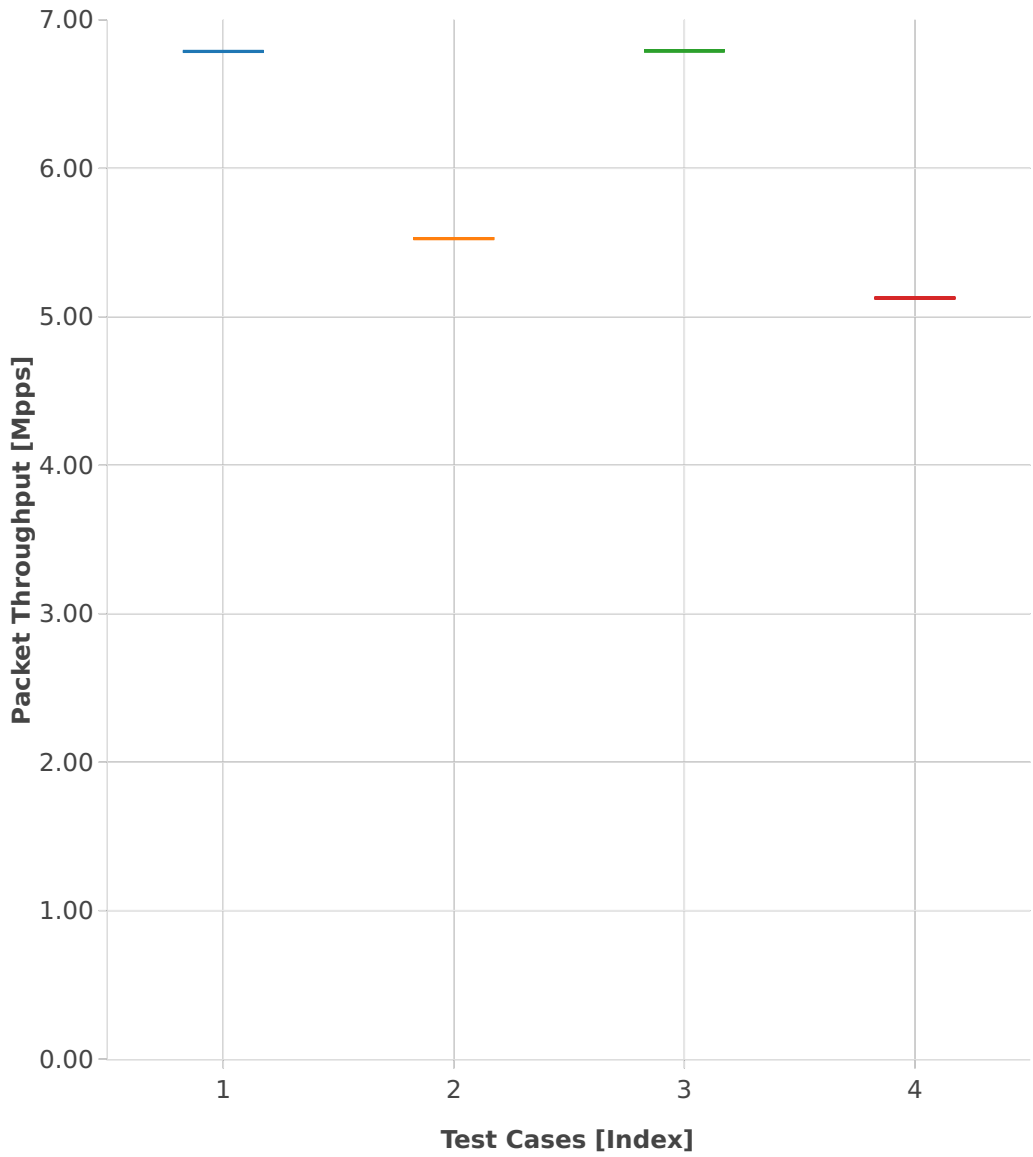

# Throughput: l2sw-3n-hsw-x520-64b-1t1c-features-oacl-ndr

- 1. (01 run) eth-l2bdbasemaclrn-oacl1sf-10kflows
- 2. (01 run) eth-l2bdbasemaclrn-oacl1sl-10kflows
- 3. (01 run) eth-l2bdbasemaclrn-oacl50sf-10kflows
- 4. (01 run) eth-l2bdbasemaclrn-oacl50sl-10kflows