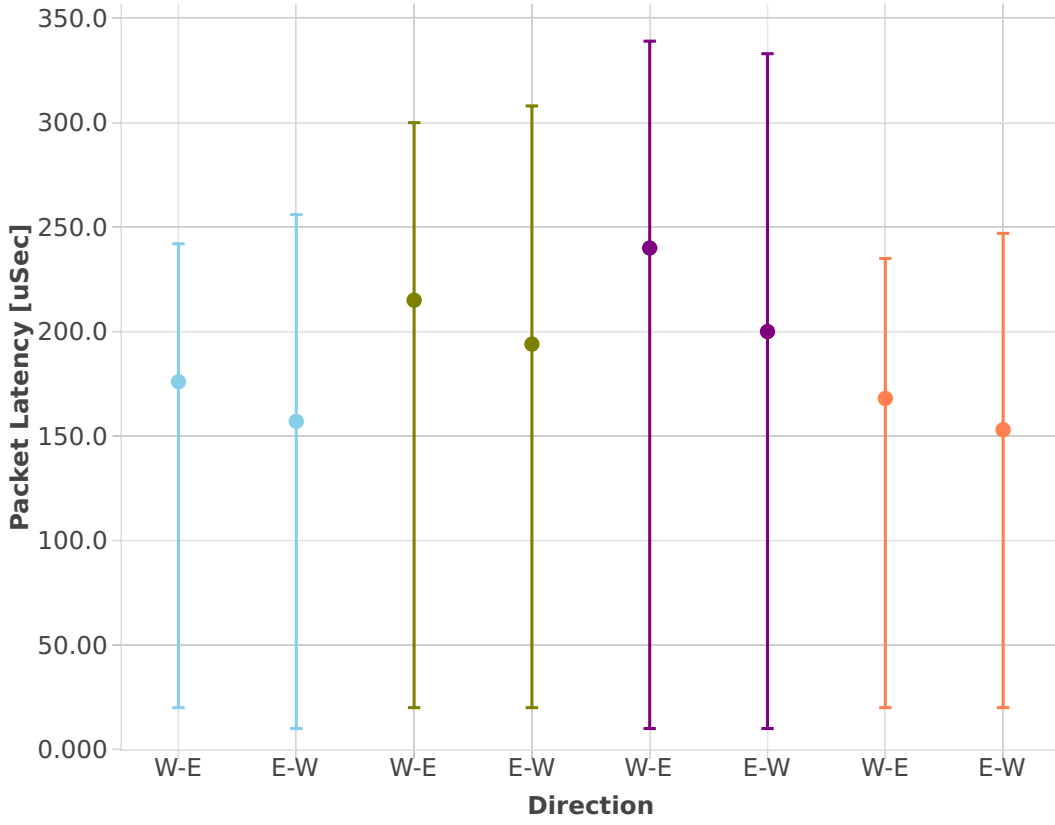

Latency: l2sw-3n-hsw-x520-64b-1t1c-features-oacl-ndr

- eth-l2bdbasemaclrn-oacl50sf-10kflows
- eth-l2bdbasemaclrn-oacl1sl-10kflows
- eth-l2bdbasemaclrn-oacl50sl-10kflows
- eth-l2bdbasemaclrn-oacl1sf-10kflows