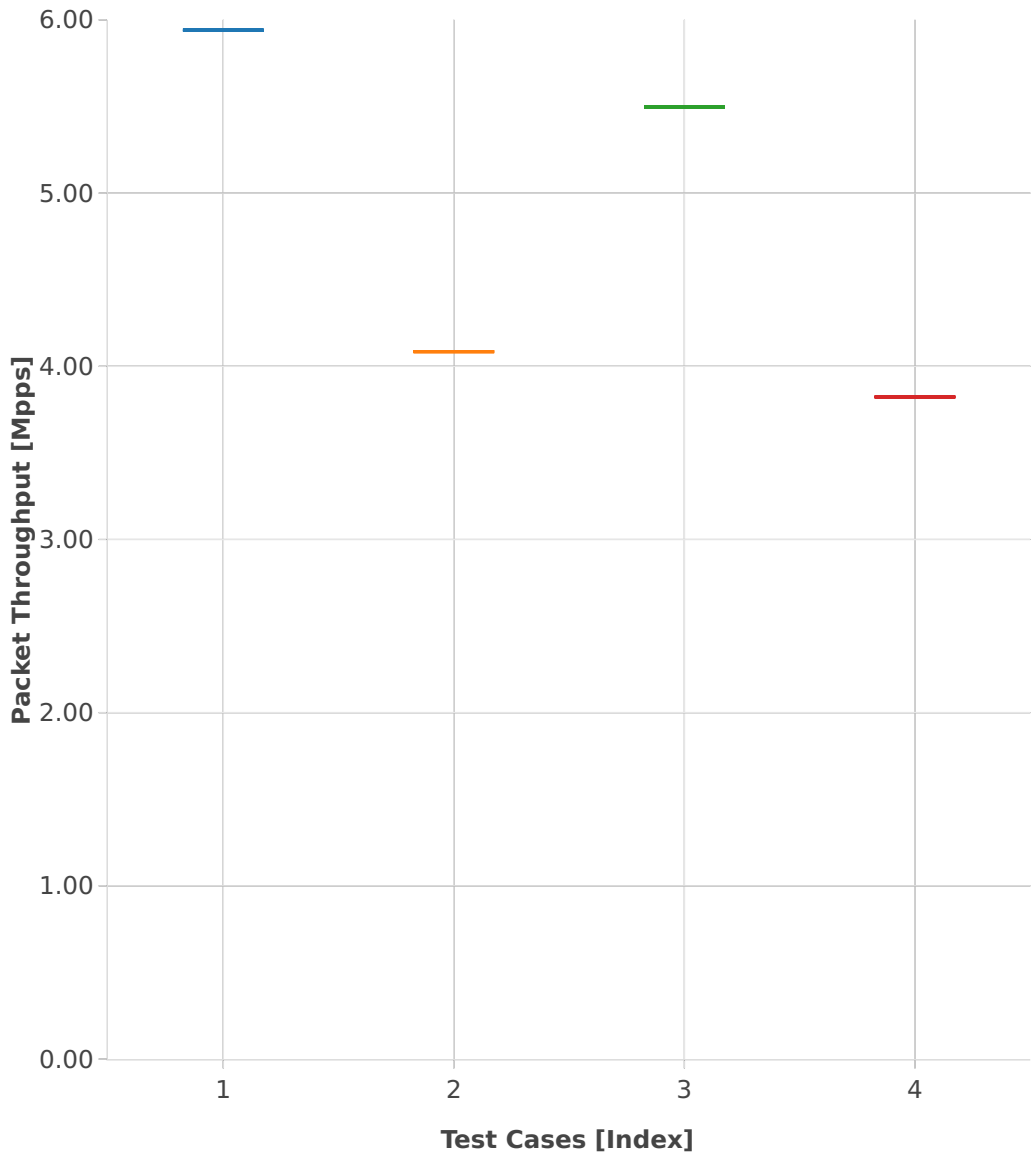

Throughput: ipsec-3n-hsw-xf710-64b-2t2c-sw-pdr

- 1. (01 run) ethip4ipsecbasetnls-w-ip4base-int-aes-gcm
- 2. (01 run) ethip4ipsecbasetnls-w-ip4base-int-cbc-sha1
- 3. (01 run) ethip4ipsecbasetnls-w-ip4base-tnl-aes-gcm
- 4. (01 run) ethip4ipsecbasetnls-w-ip4base-tnl-cbc-sha1