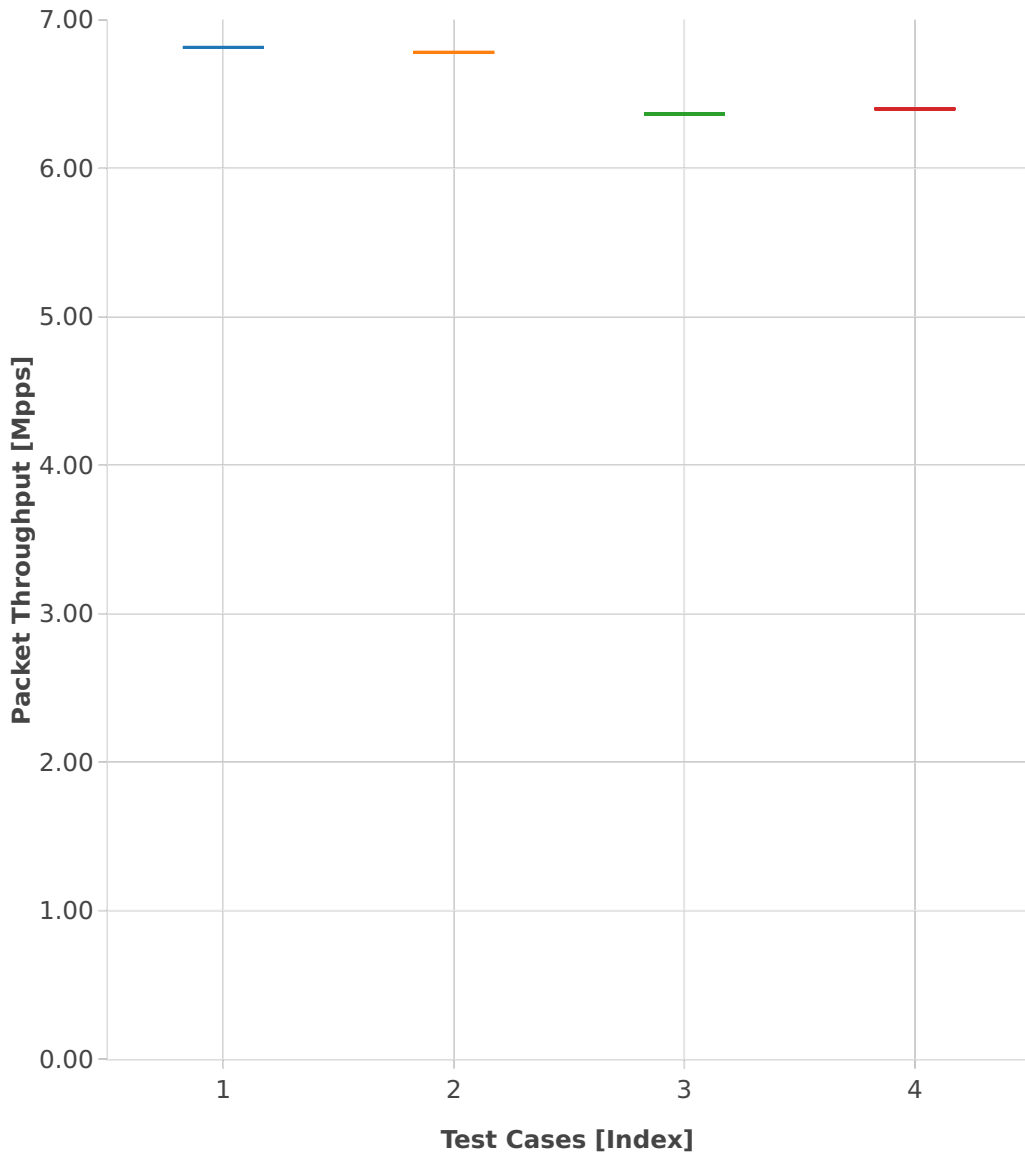

### Throughput: ipsec-3n-hsw-xf710-64b-2t2c-base-pdr

- 1. (01 run) ethip4ipsecbasetnl-ip4base-int-aes-gcm
- 2. (01 run) ethip4ipsecbasetnl-ip4base-int-cbc-sha1
- 3. (01 run) ethip4ipsecbasetnl-ip4base-tnl-aes-gcm
- 4. (01 run) ethip4ipsecbasetnl-ip4base-tnl-cbc-sha1