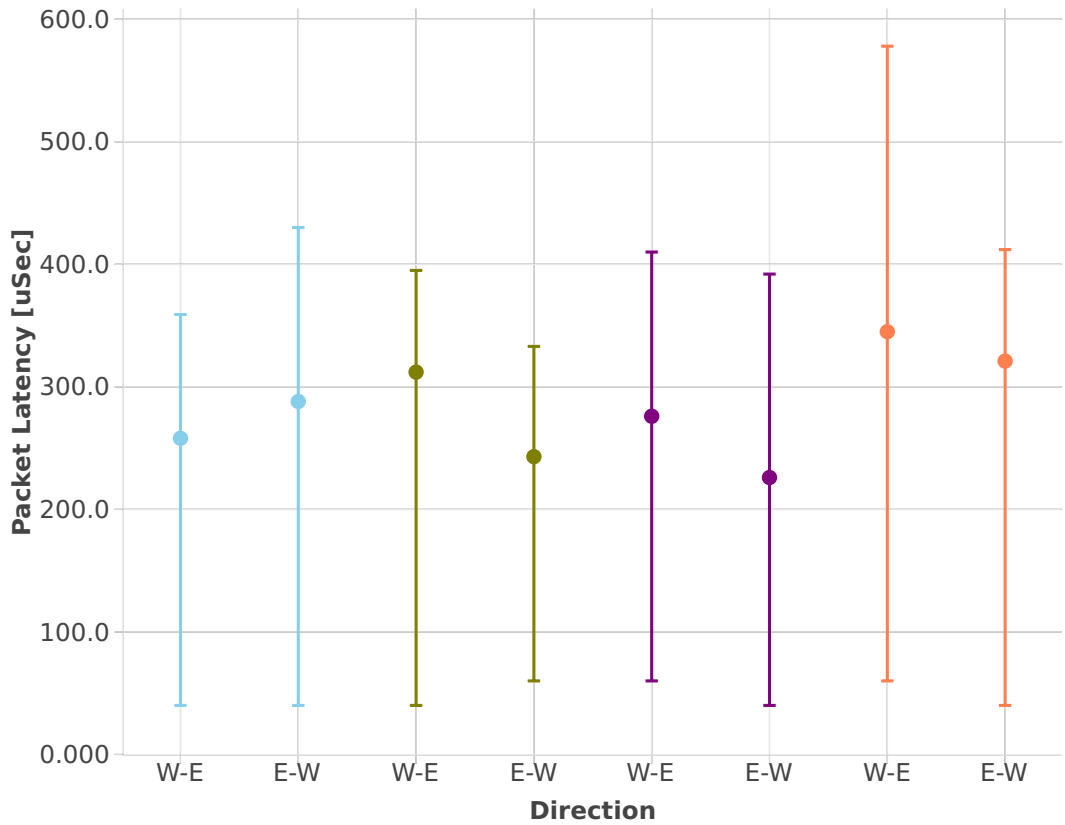

Latency: ipsec-3n-hsw-xf710-64b-2t2c-base-ndr

- ethip4ipsecbasetnl-ip4base-tnl-cbc-sha1
- ethip4ipsecbasetnl-ip4base-int-cbc-sha1
- ethip4ipsecbasetnl-ip4base-tnl-aes-gcm
- ethip4ipsecbasetnl-ip4base-int-aes-gcm