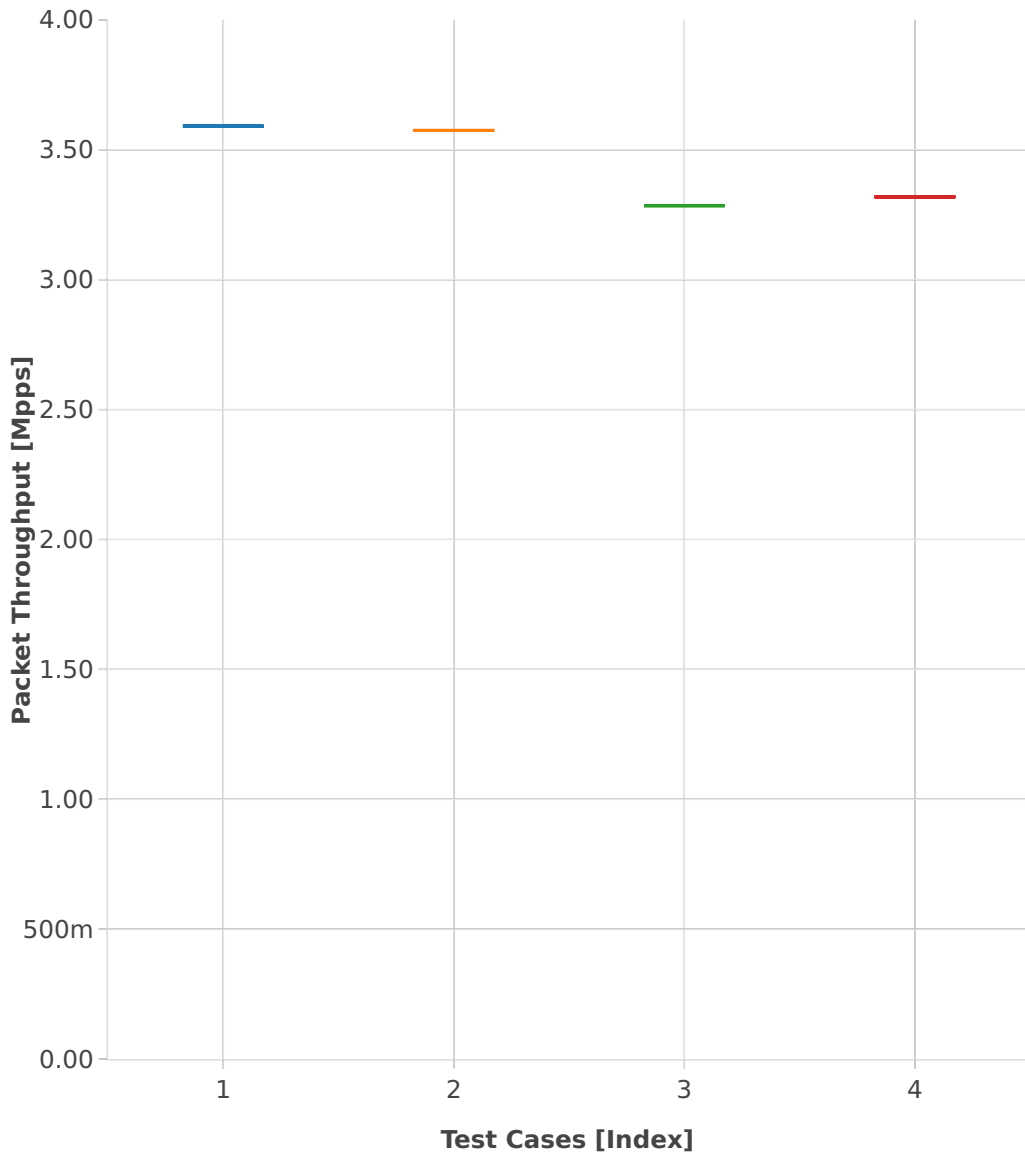

Throughput: ipsec-3n-hsw-xf710-64b-1t1c-base-ndr

- 1. (01 run) ethip4ipsecbasetnl-ip4base-int-aes-gcm
- 2. (01 run) ethip4ipsecbasetnl-ip4base-int-cbc-sha1
- 3. (01 run) ethip4ipsecbasetnl-ip4base-tnl-aes-gcm
- 4. (01 run) ethip4ipsecbasetnl-ip4base-tnl-cbc-sha1