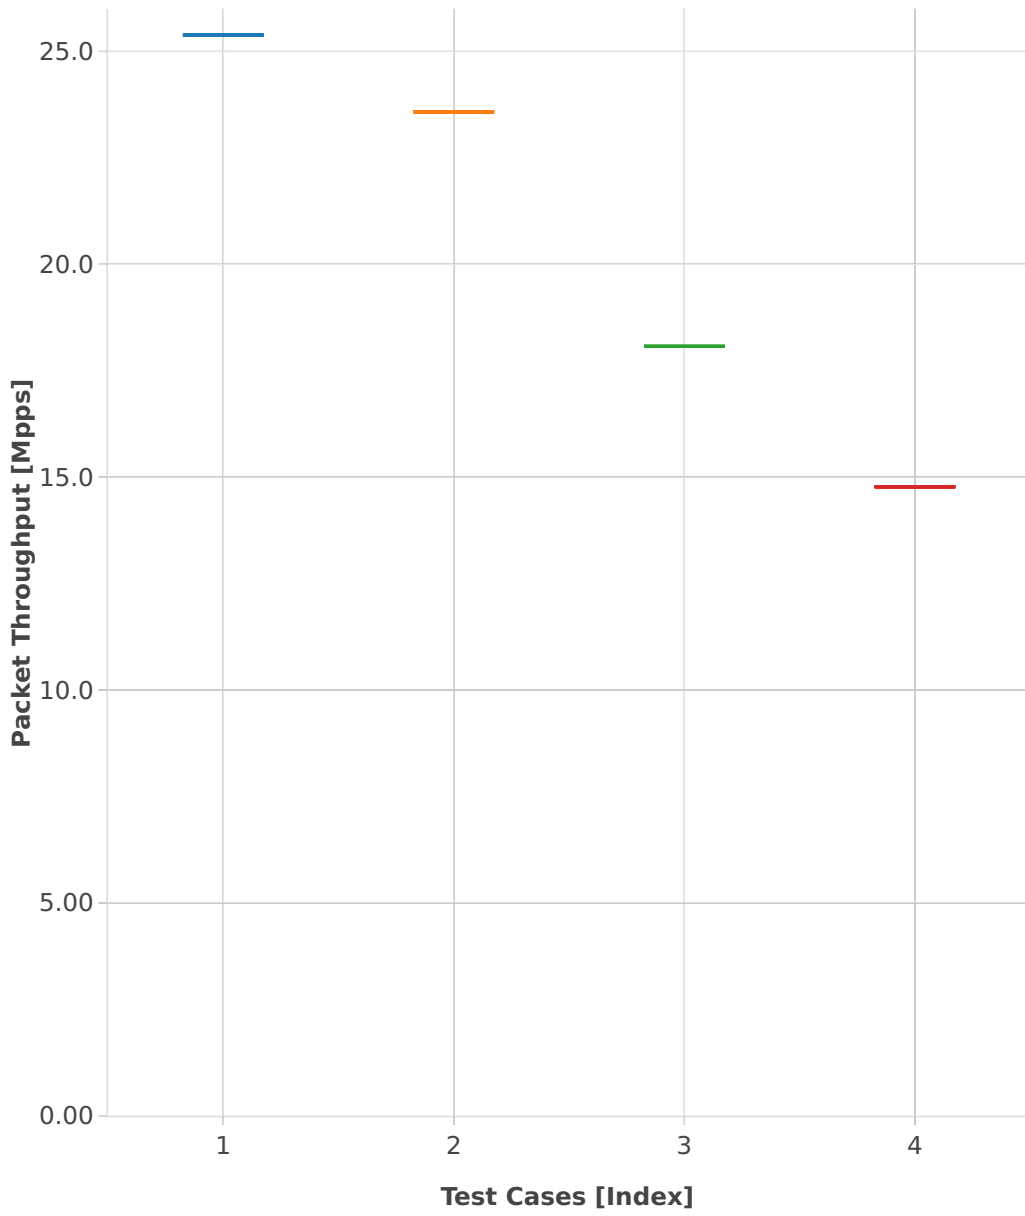

Throughput: ip6-3n-skx-x710-78b-4t2c-base_and_scale-ndr

- 1. (01 run) ethip6-ip6base
- 2. (01 run) ethip6-ip6scale20k
- 3. (01 run) ethip6-ip6scale200k
- 4. (01 run) ethip6-ip6scale2m