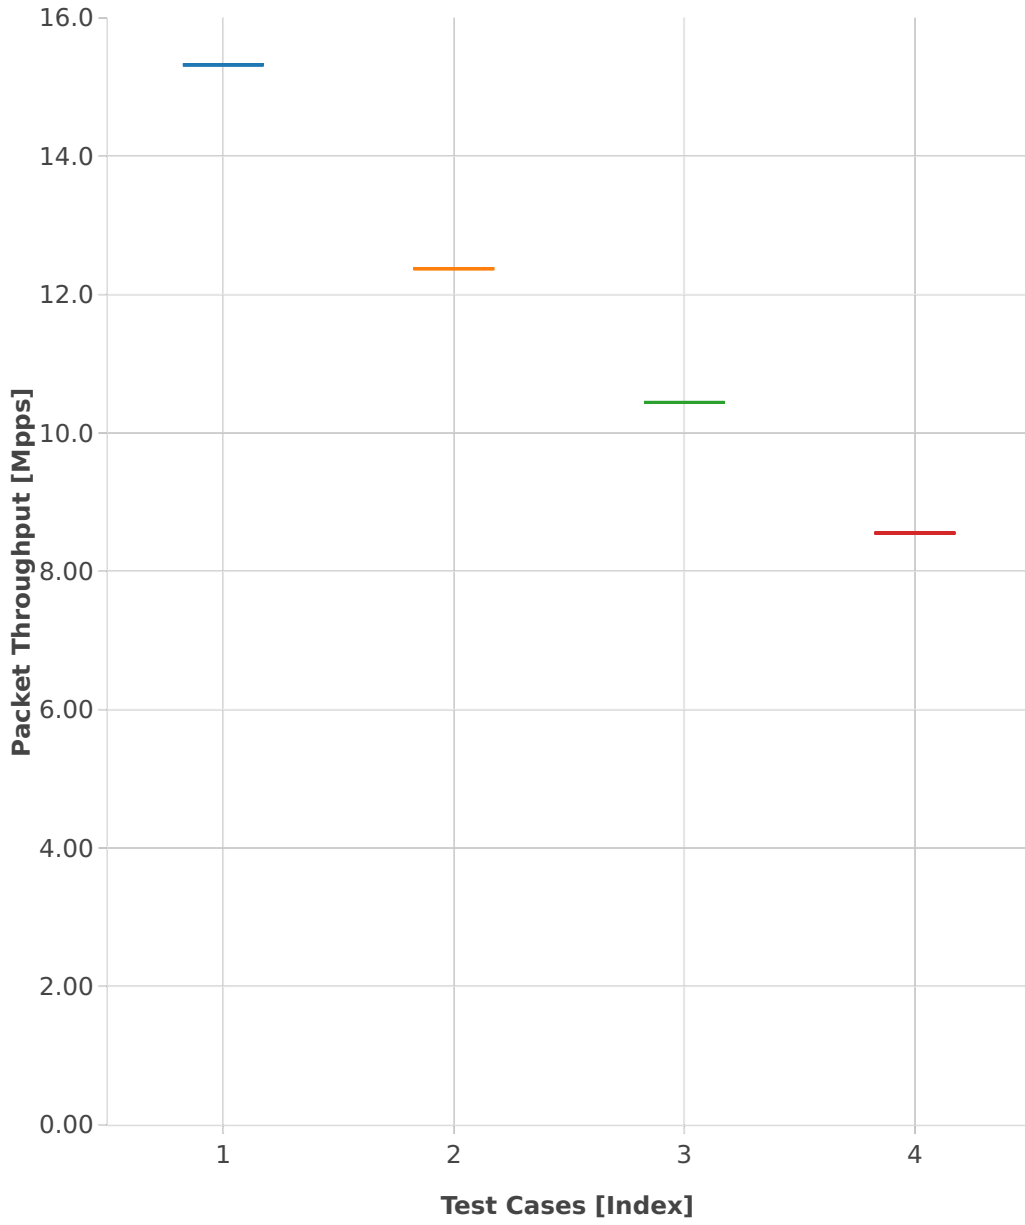

Throughput: ip6-3n-skx-x710-78b-2t1c-base_and_scale-pdr

- 1. (01 run) ethip6-ip6base
- 2. (01 run) ethip6-ip6scale20k
- 3. (01 run) ethip6-ip6scale200k
- 4. (01 run) ethip6-ip6scale2m