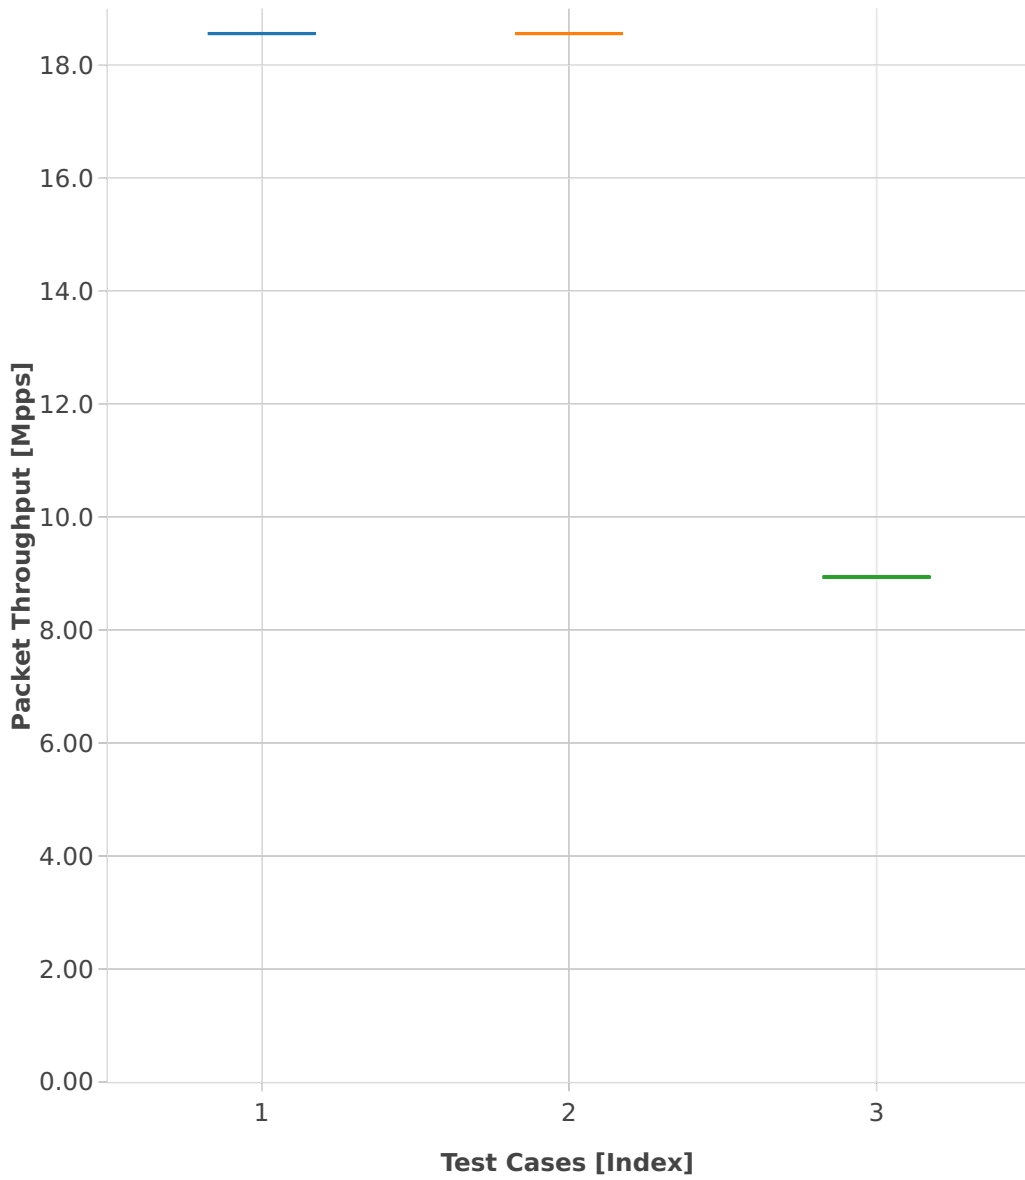

Throughput: ip4tun-3n-skx-x710-64b-4t2c-base_and_features-pdr

- 1. (01 run) ethip4vxlan-l2bdbasemaclrn
- 2. (01 run) ethip4vxlan-l2xcbase
- 3. (01 run) ethip4lispip4-ip4base