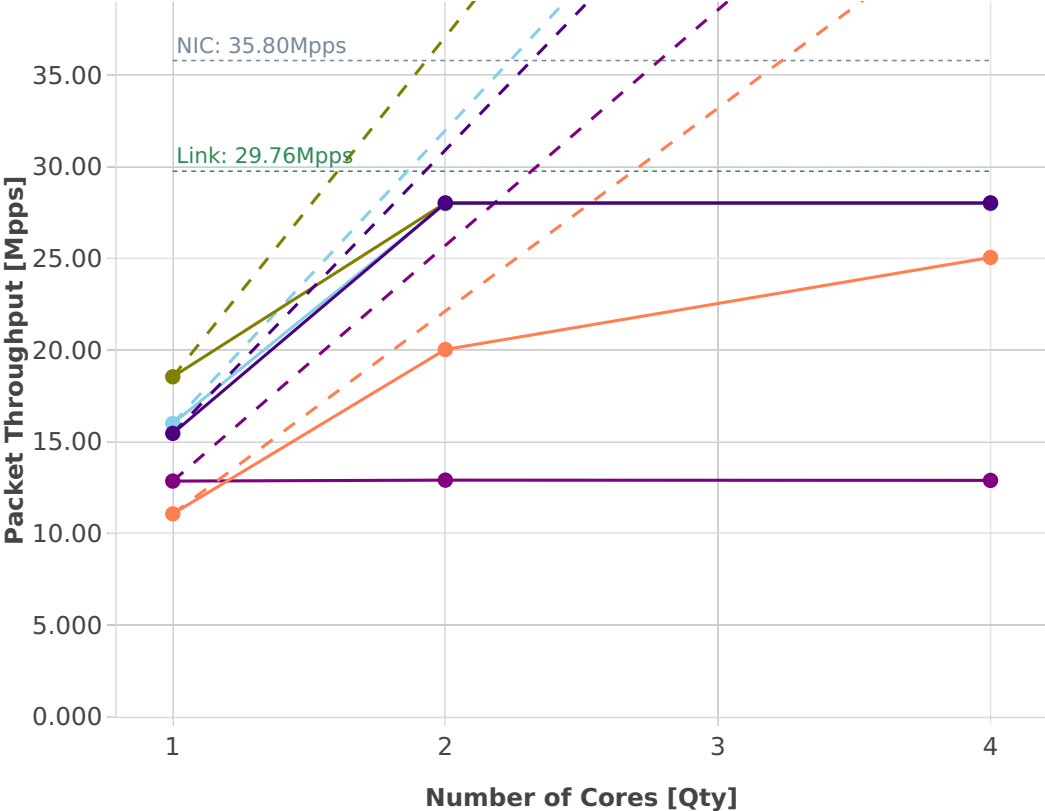

Speedup Multi-core: ip4-3n-skx-x710-64b-features-pdr

-- Perfect — Measured ... Limit

dot1q-ip4base ethip4-ip4base
ethip4-udp-ip4base-nat44 ethip4-ip4base-ipolicemarkbase
ethip4-ip4base-copwhtlistbase