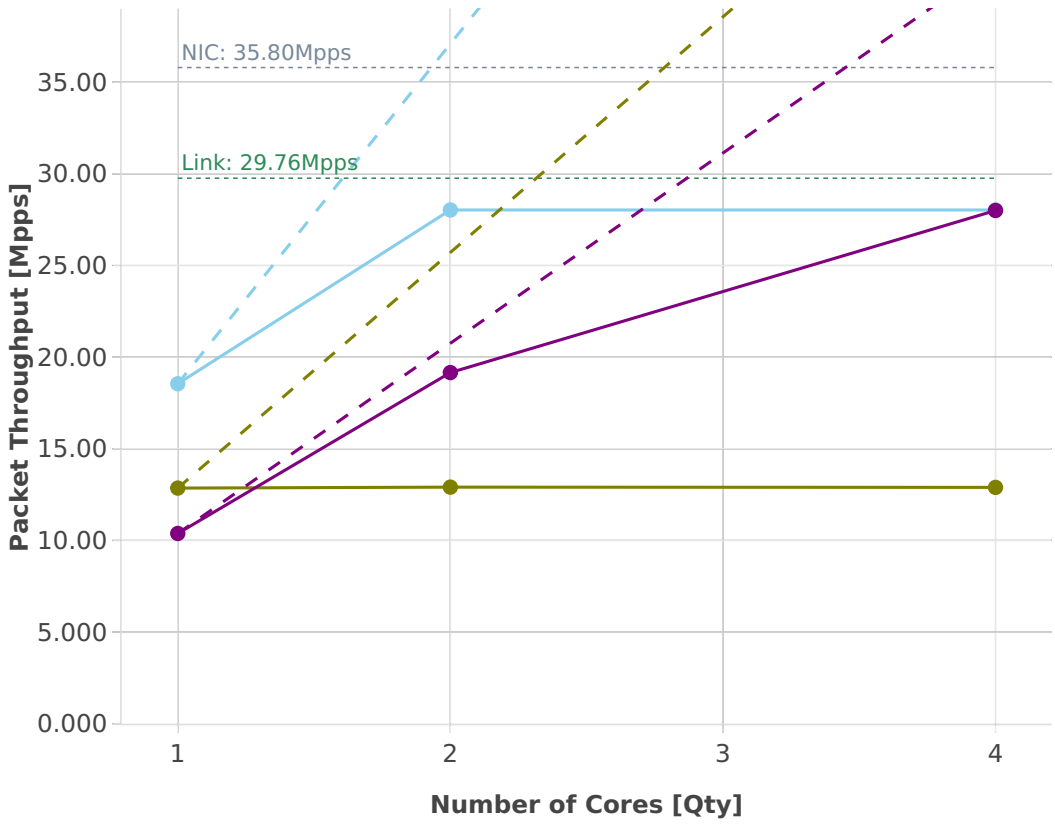

Speedup Multi-core: ip4-3n-skx-x710-64b-features-nat44-pdr

-- Perfect — Measured ... Limit

● ethip4-ip4base
● ethip4udp-ip4base-nat44
● ethip4udp-ip4scale1000-udpsrcscale15-nat44