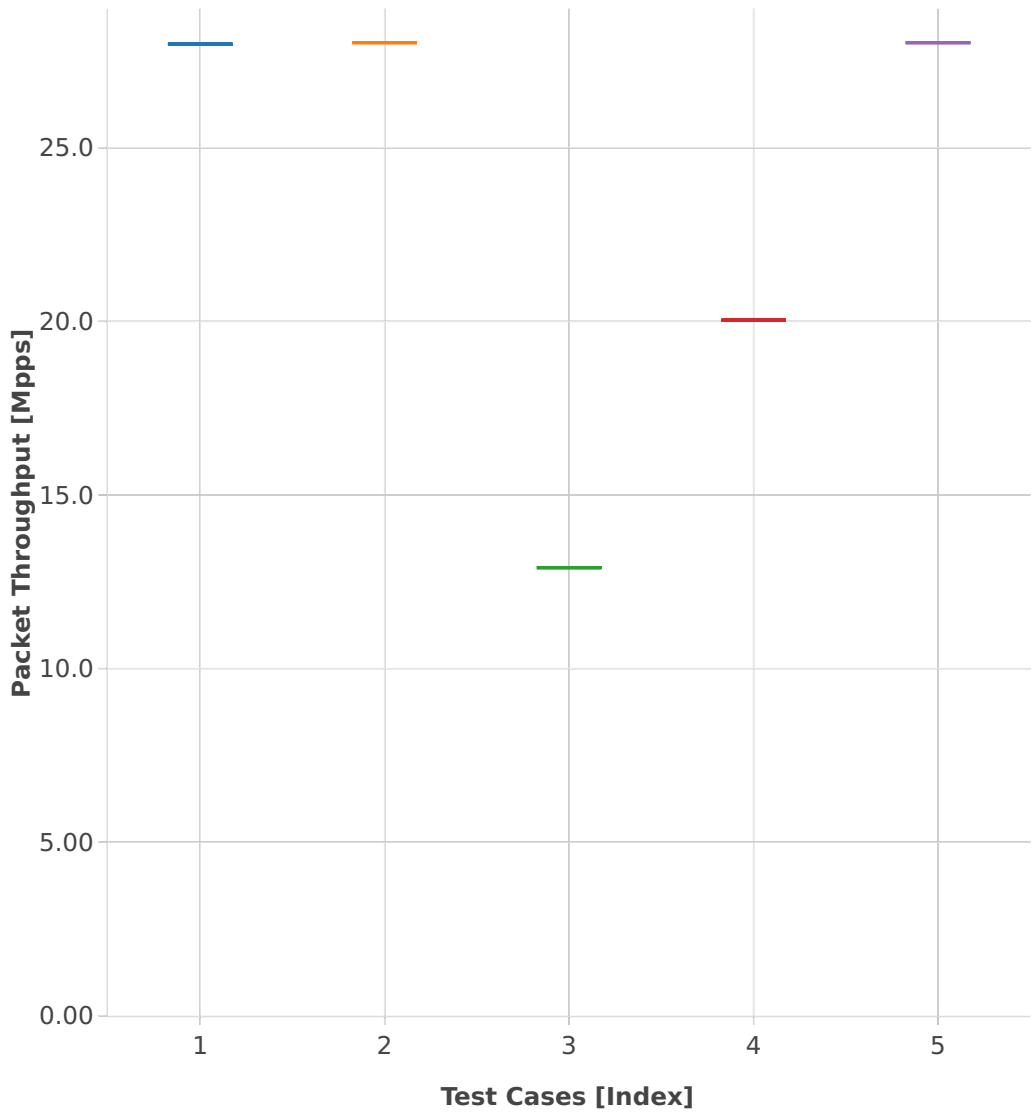

Throughput: ip4-3n-skx-x710-64b-4t2c-features-pdr

- 1. (01 run) dot1q-ip4base
- 2. (01 run) ethip4-ip4base
- 3. (01 run) ethip4udp-ip4base-nat44
- 4. (01 run) ethip4-ip4base-ipolicemarkbase
- 5. (01 run) ethip4-ip4base-copwhtlistbase