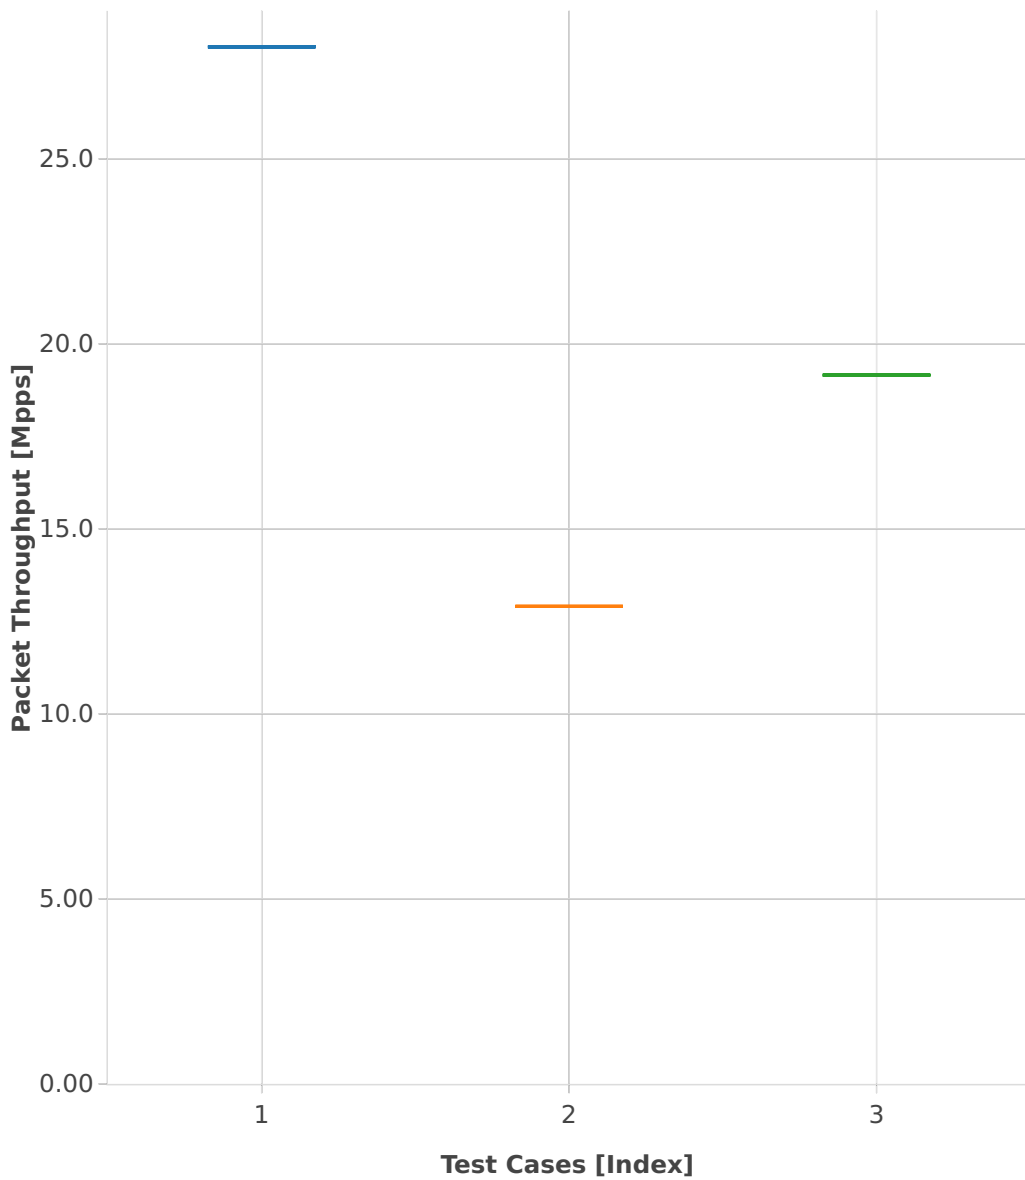

# Throughput: ip4-3n-skx-x710-64b-4t2c-features-nat44-pdr

- 1. (01 run) ethip4-ip4base
- 2. (01 run) ethip4udp-ip4base-nat44
- 3. (01 run) ethip4udp-ip4scale1000-udpsrcscale15-nat44