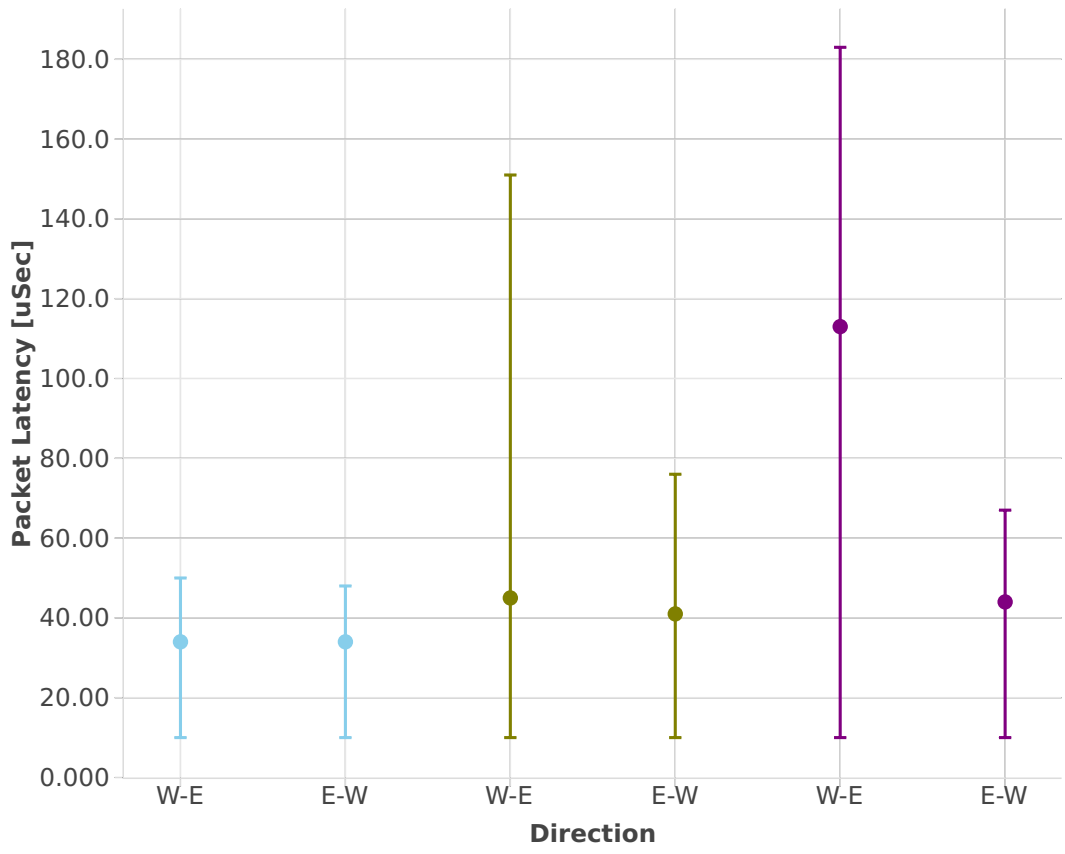

Latency: ip4-3n-skx-x710-64b-4t2c-features-nat44-ndr

- ethip4-ip4base
- ethip4udp-ip4base-nat44
- ethip4udp-ip4scale1000-udpsrcscale15-nat44