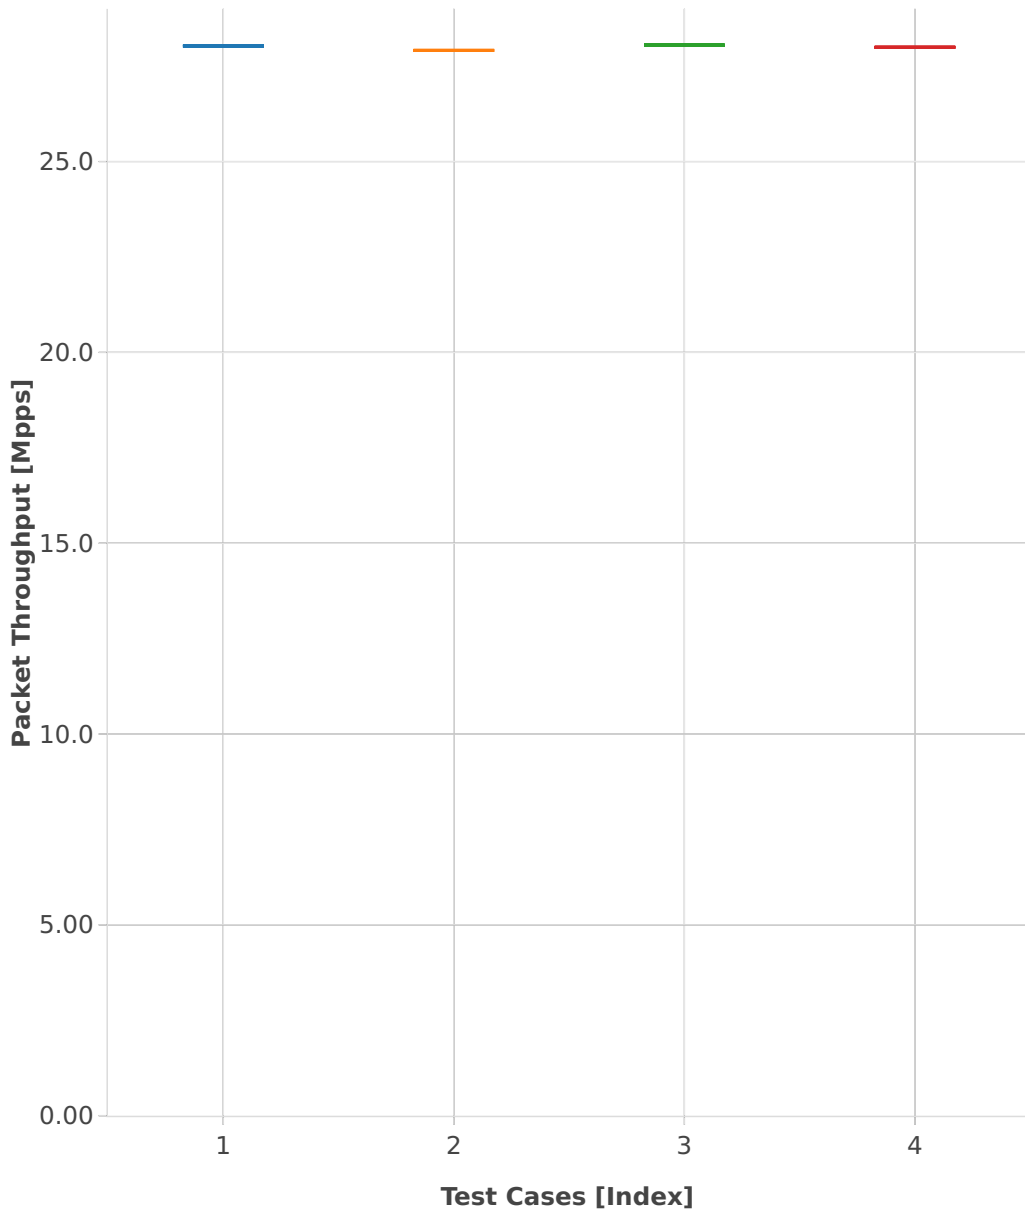

Throughput: ip4-3n-skx-x710-64b-4t2c-base_and_scale-pdr

- 1. (01 run) ethip4-ip4base
- 2. (01 run) ethip4-ip4scale20k
- 3. (01 run) ethip4-ip4scale200k
- 4. (01 run) ethip4-ip4scale2m