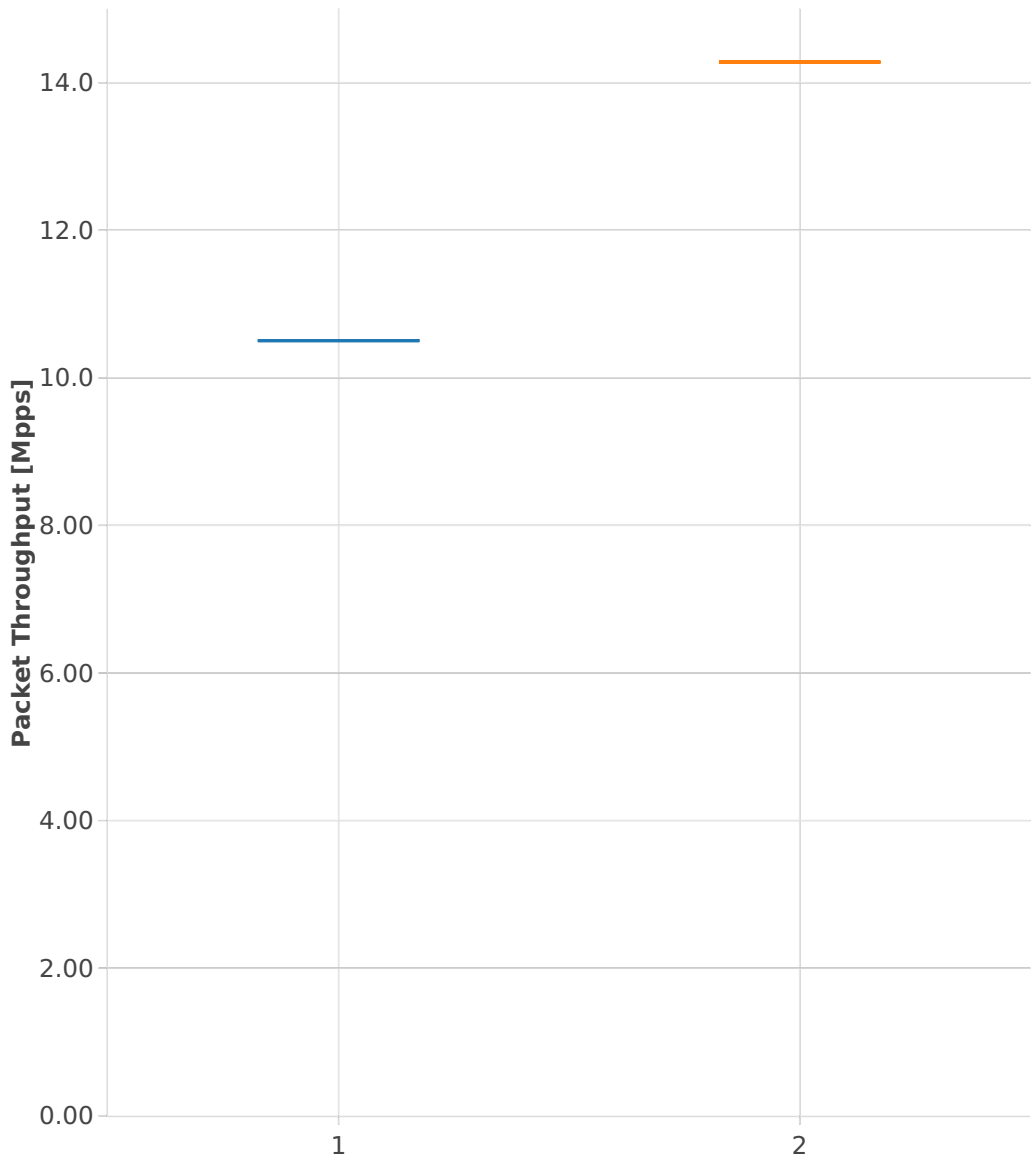

Throughput: ip4-3n-hsw-x520-64b-2t2c-features-oacl-pdr

- 1. (01 run) ethip4udp-ip4base-oacl50sl-10kflows
- 2. (01 run) ethip4udp-ip4base-oacl50sf-10kflows