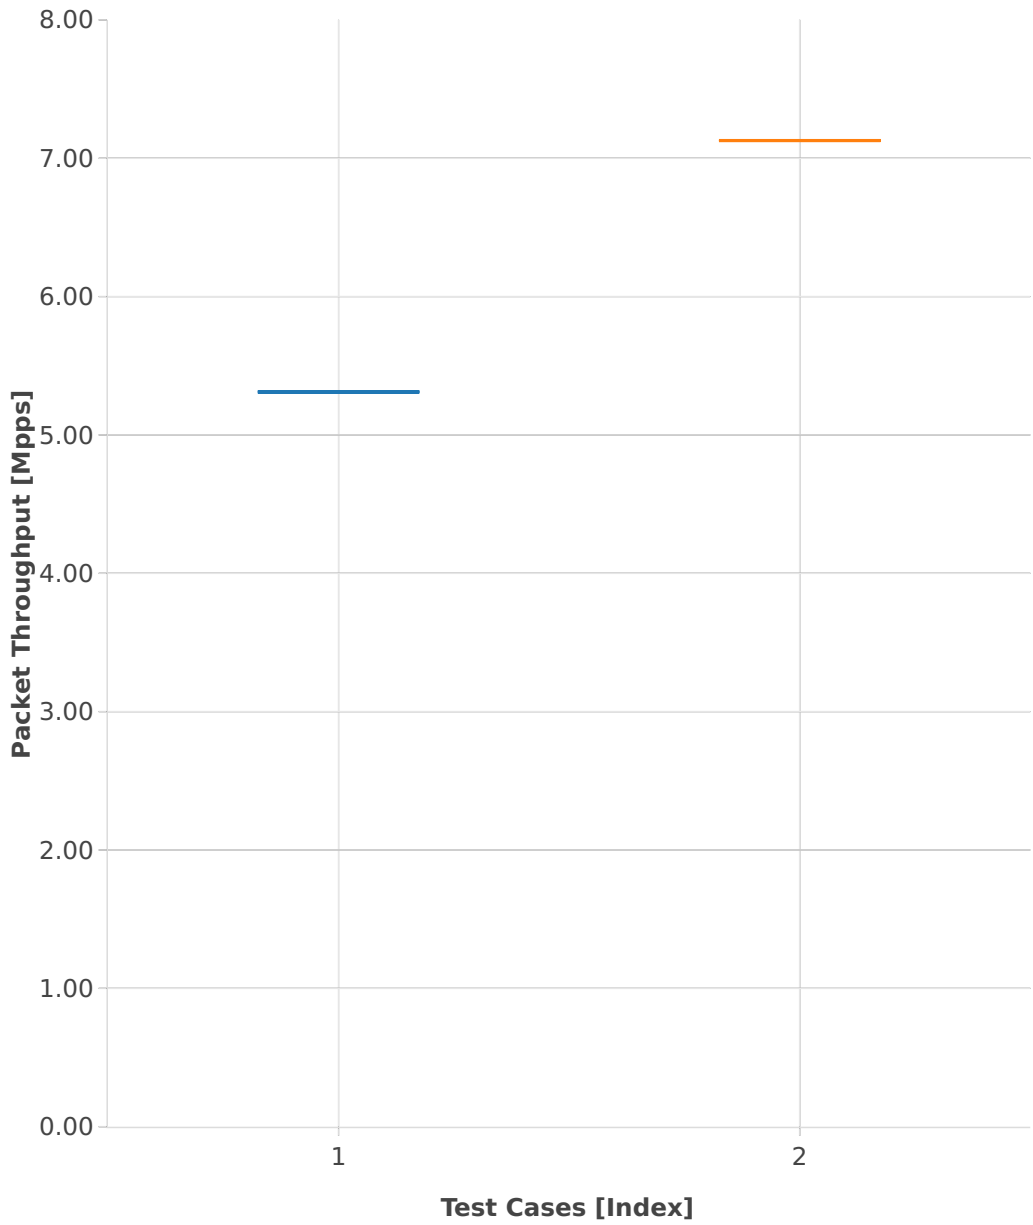

# Throughput: ip4-3n-hsw-x520-64b-1t1c-features-oacl-pdr

- 1. (01 run) ethip4udp-ip4base-oacl50sl-10kflows
- 2. (01 run) ethip4udp-ip4base-oacl50sf-10kflows