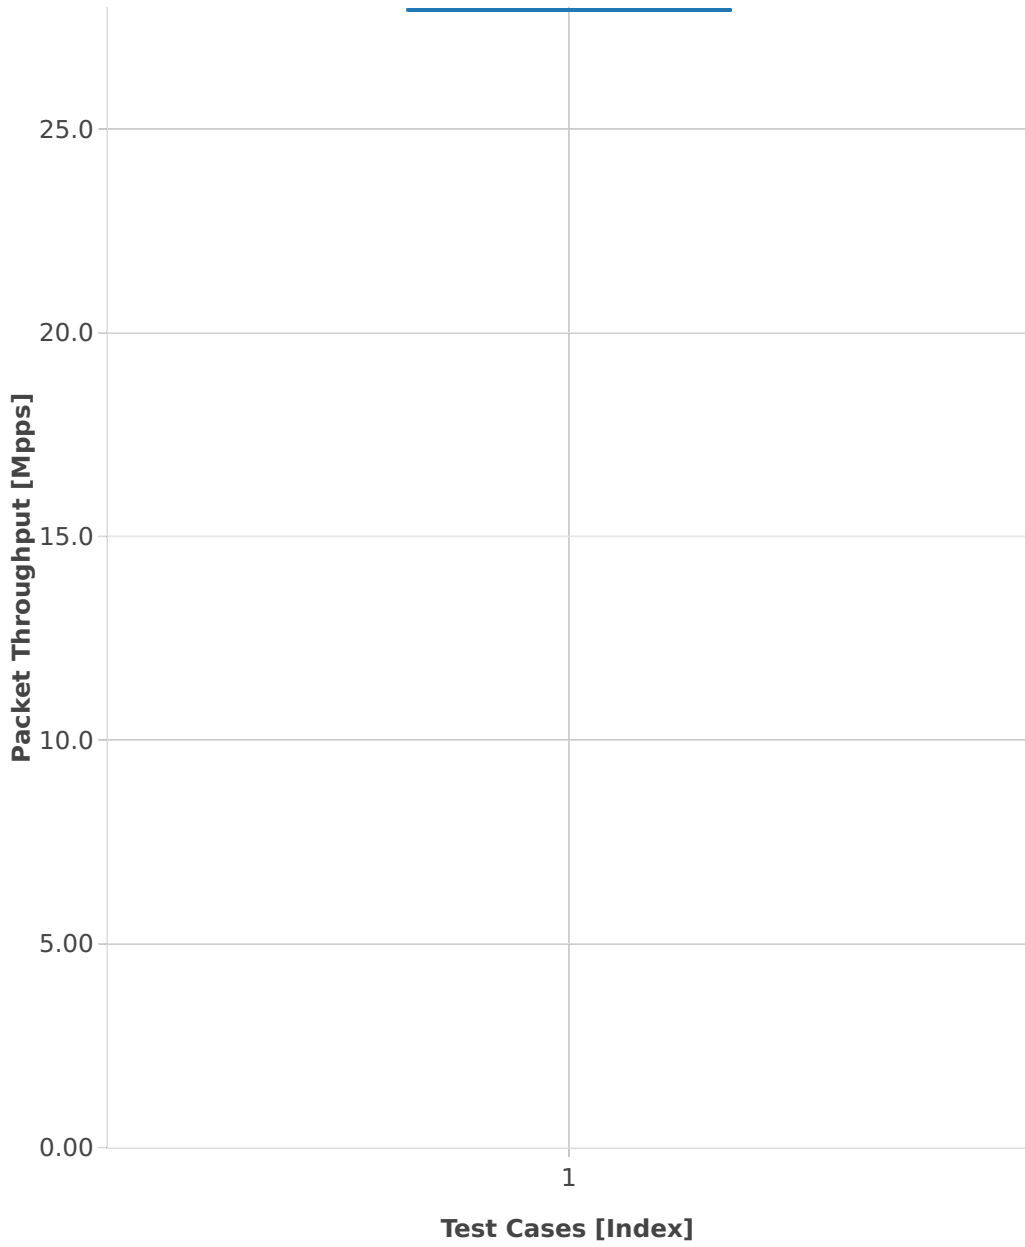

Throughput: testpmd-3n-skx-xxv710-64b-2t1c-base-pdr

■ 1. (10 runs) eth-l2xcbase-testpmd