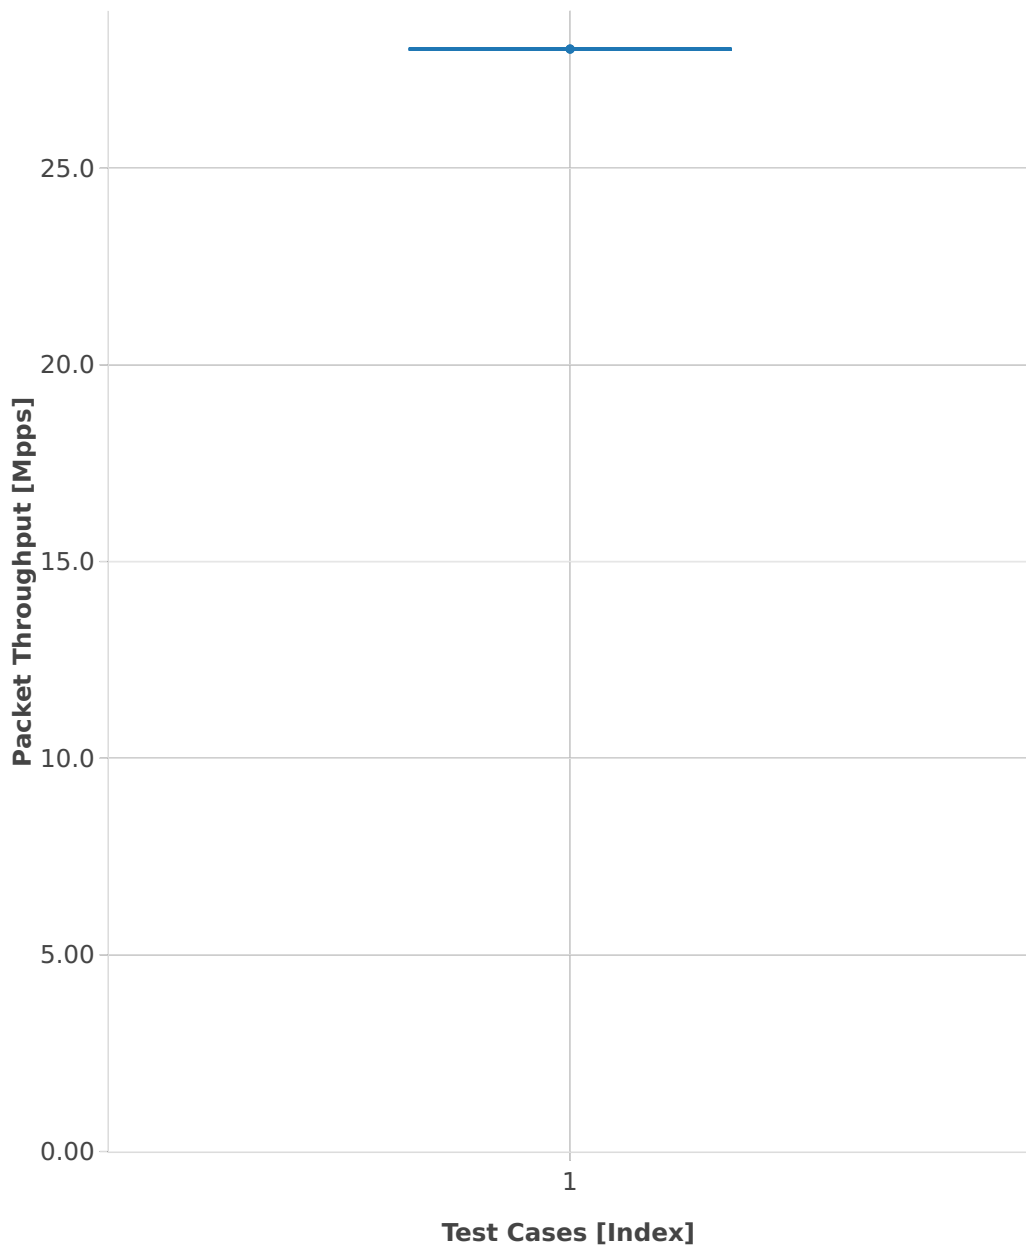

Throughput: testpmd-3n-skx-x710-64b-4t2c-base-pdr

■ 1. (10 runs) eth-l2xcbase-testpmd