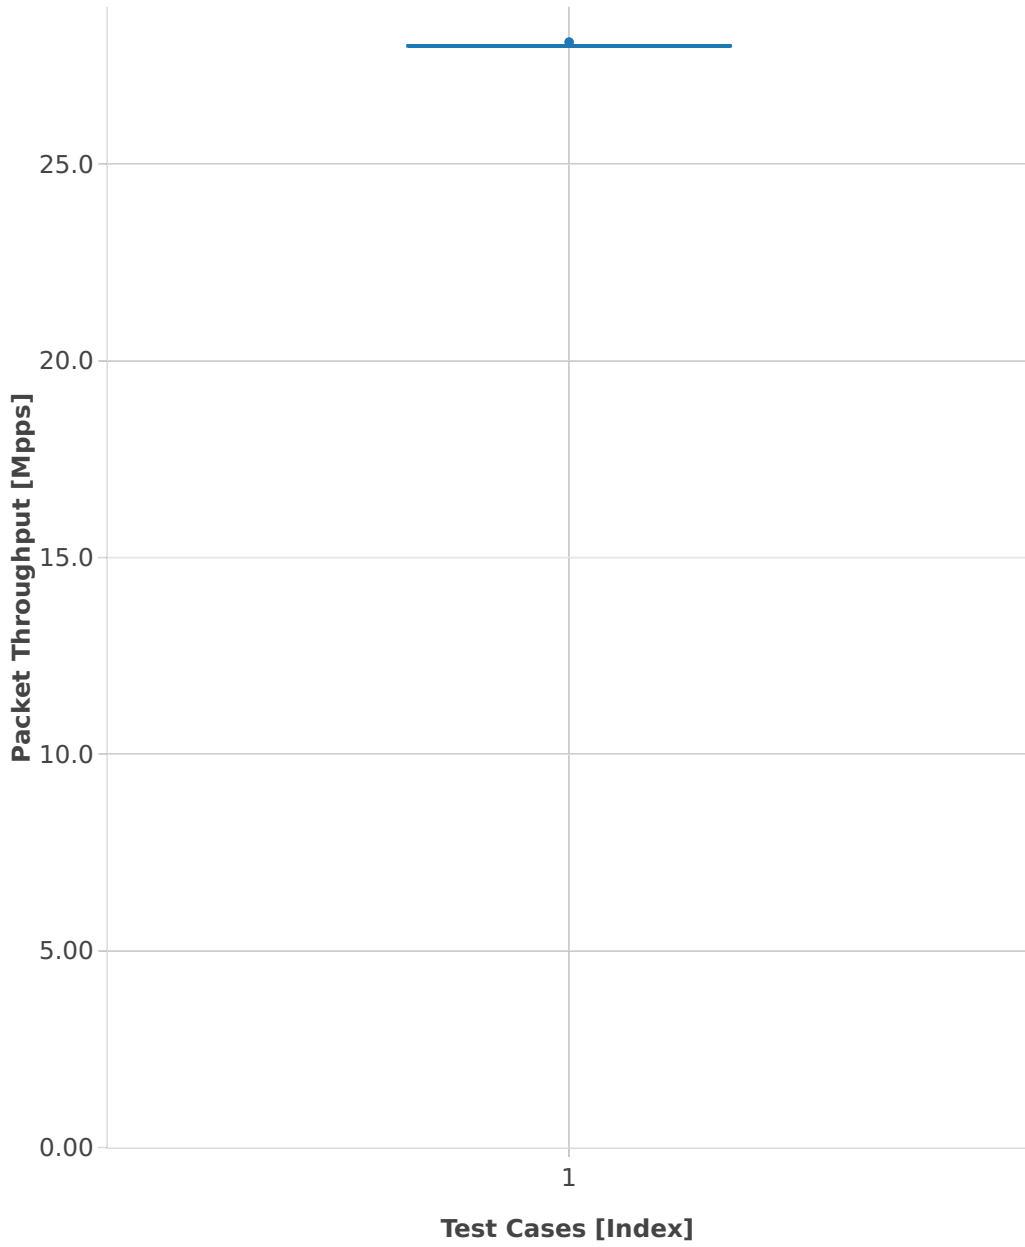

# Throughput: testpmd-3n-hsw-xl710-64b-2t2c-base-pdr

■ 1. (10 runs) eth-l2xcbase-testpmd