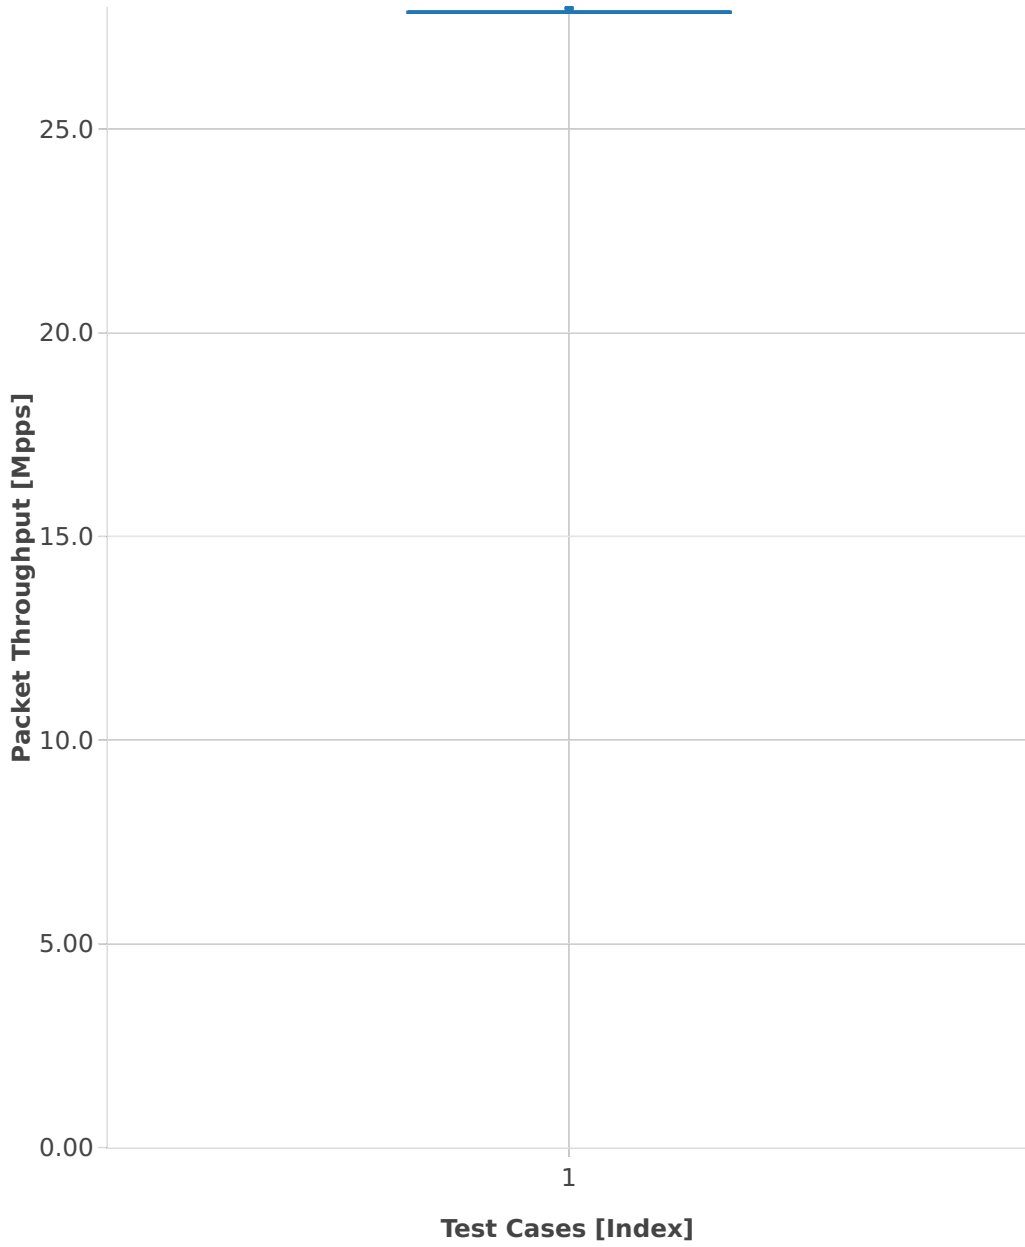

Throughput: testpmd-3n-hsw-xl710-64b-2t2c-base-ndr

■ 1. (10 runs) eth-l2xcbase-testpmd