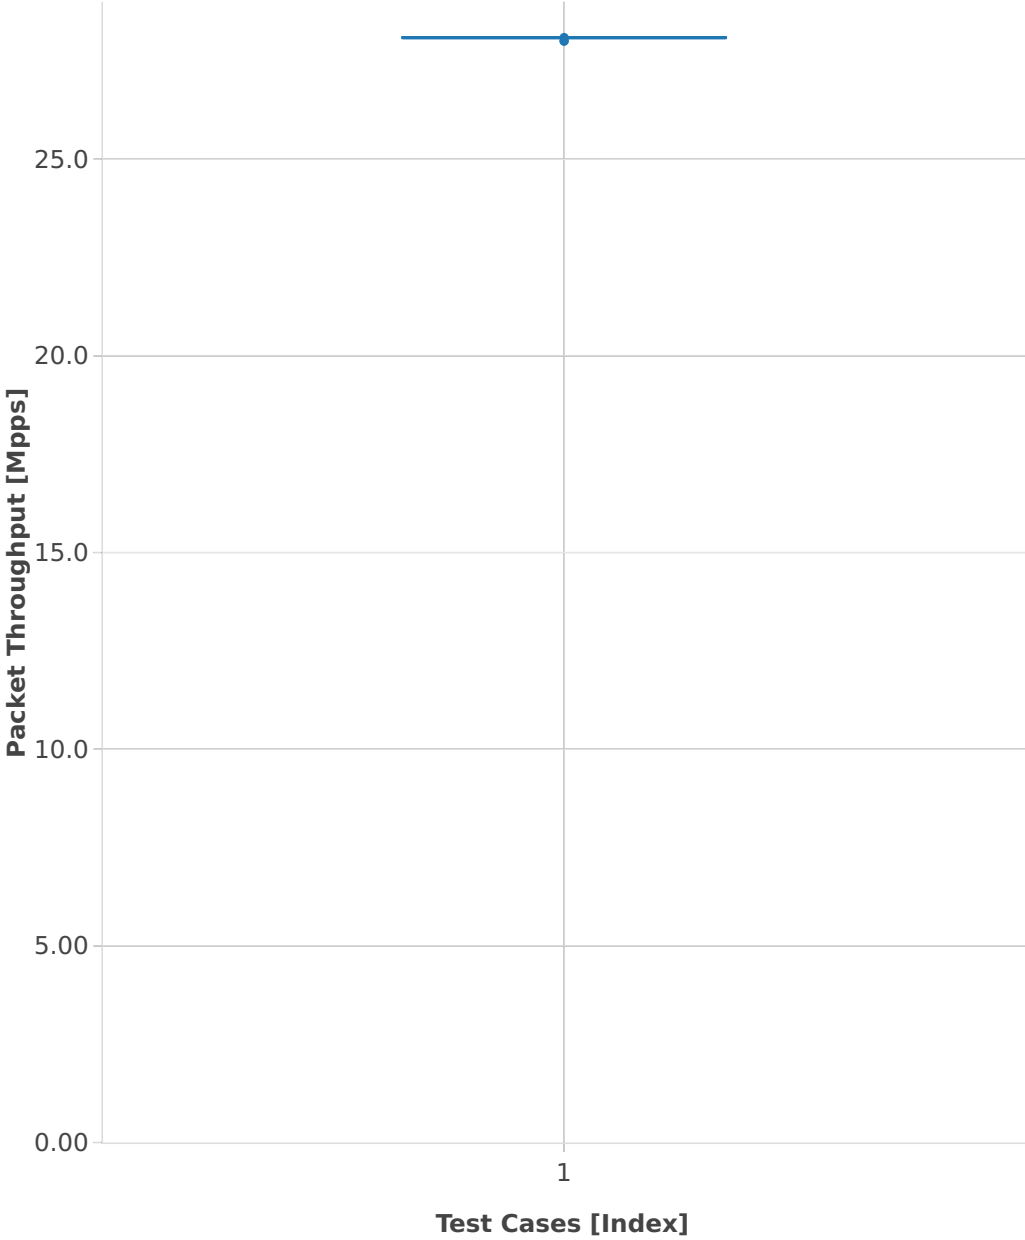

Throughput: testpmd-3n-hsw-x710-64b-2t2c-base-pdr

■ 1. (10 runs) eth-l2xcbase-testpmd