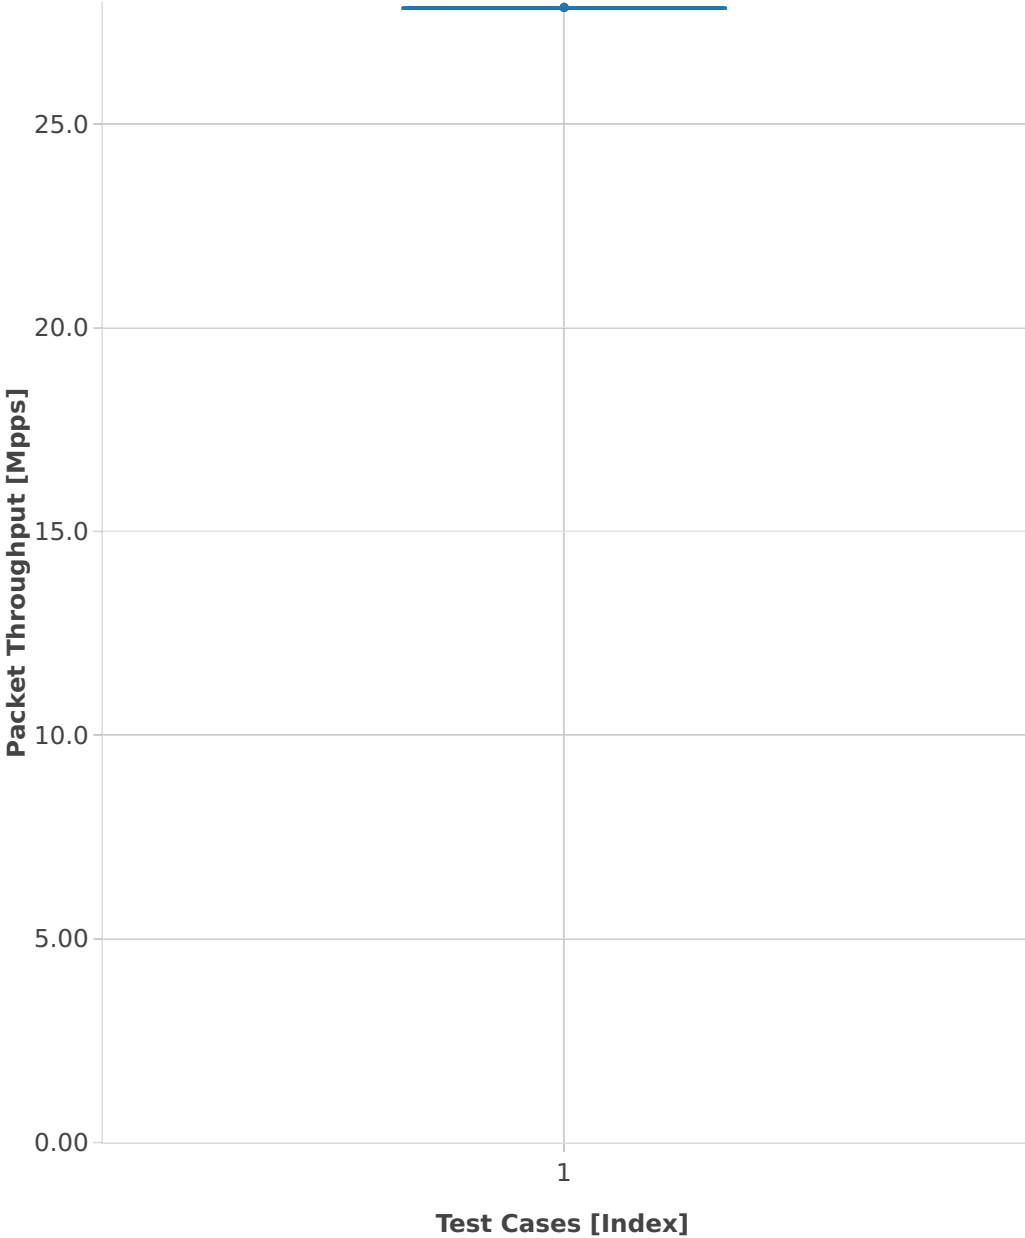

Throughput: testpmd-3n-hsw-x710-64b-2t2c-base-ndr

■ 1. (10 runs) eth-l2xcbase-testpmd