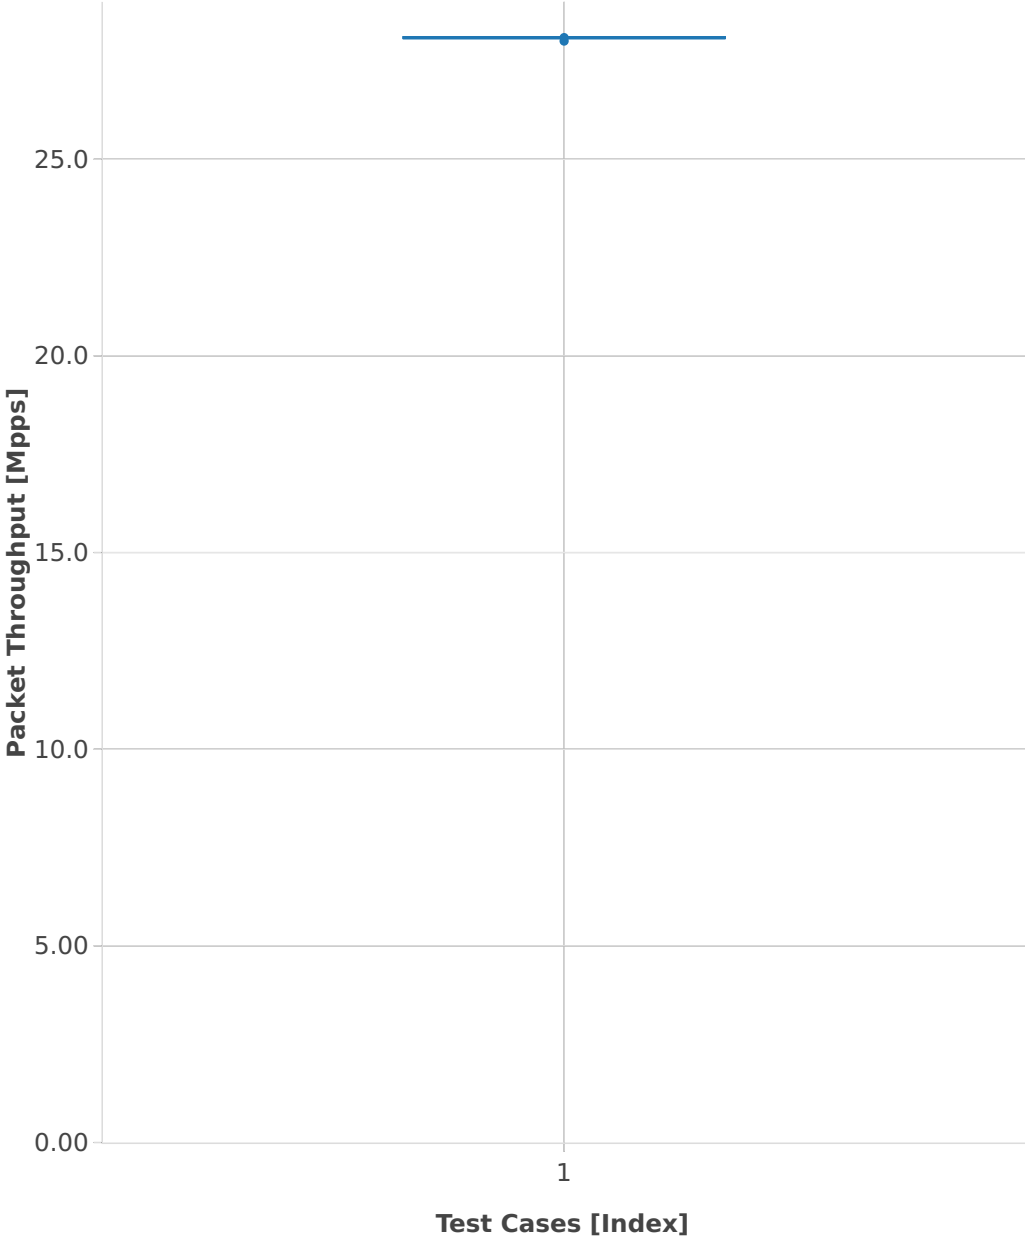

Throughput: testpmd-3n-hsw-x710-64b-1t1c-base-pdr

■ 1. (10 runs) eth-l2xcbase-testpmd