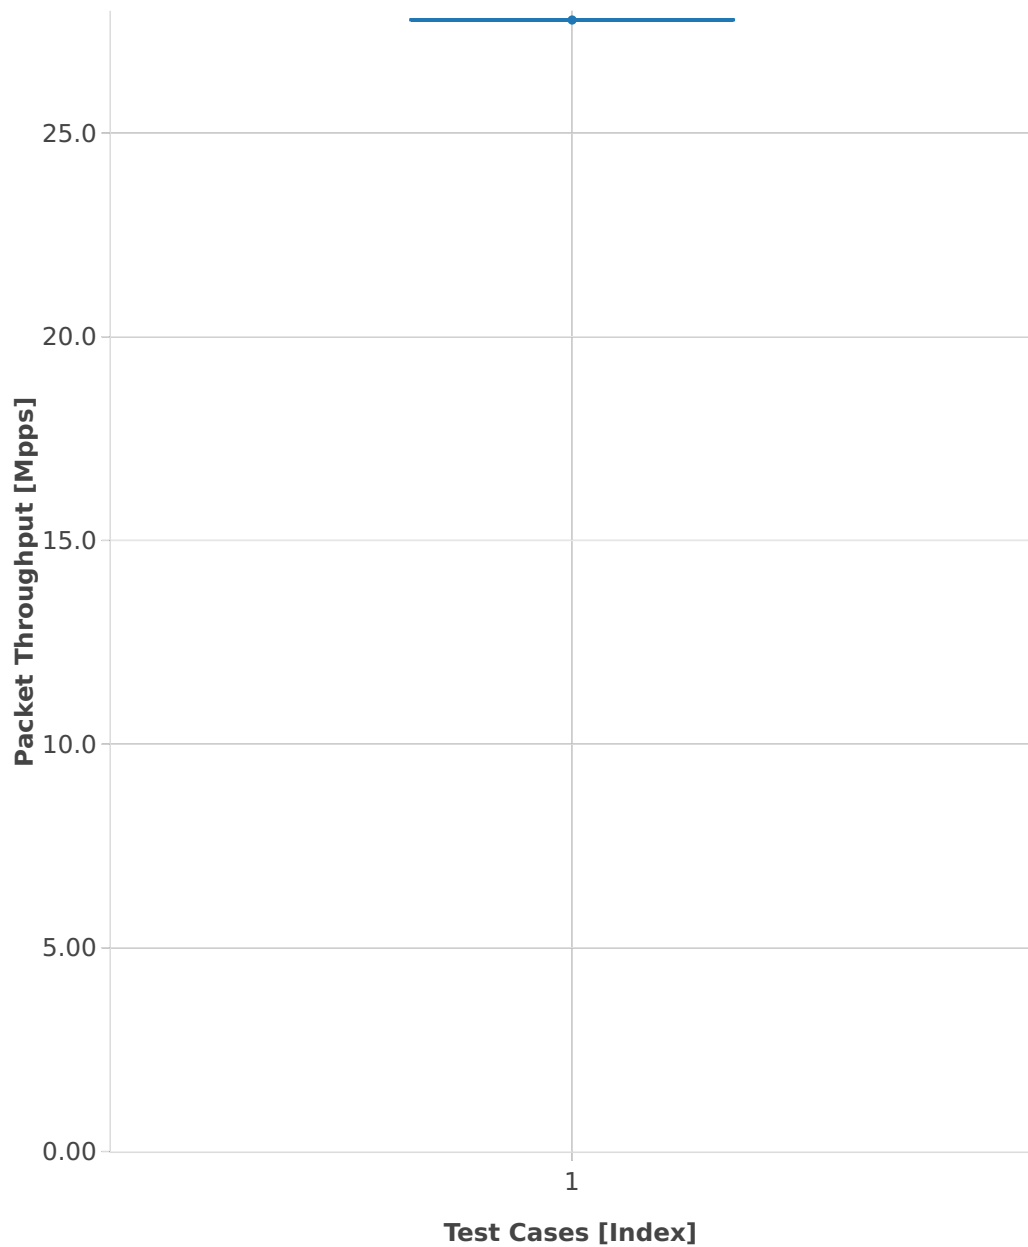

Throughput: testpmd-2n-skx-xxv710-64b-2t1c-base-ndr

■ 1. (10 runs) eth-l2xcbase-testpmd