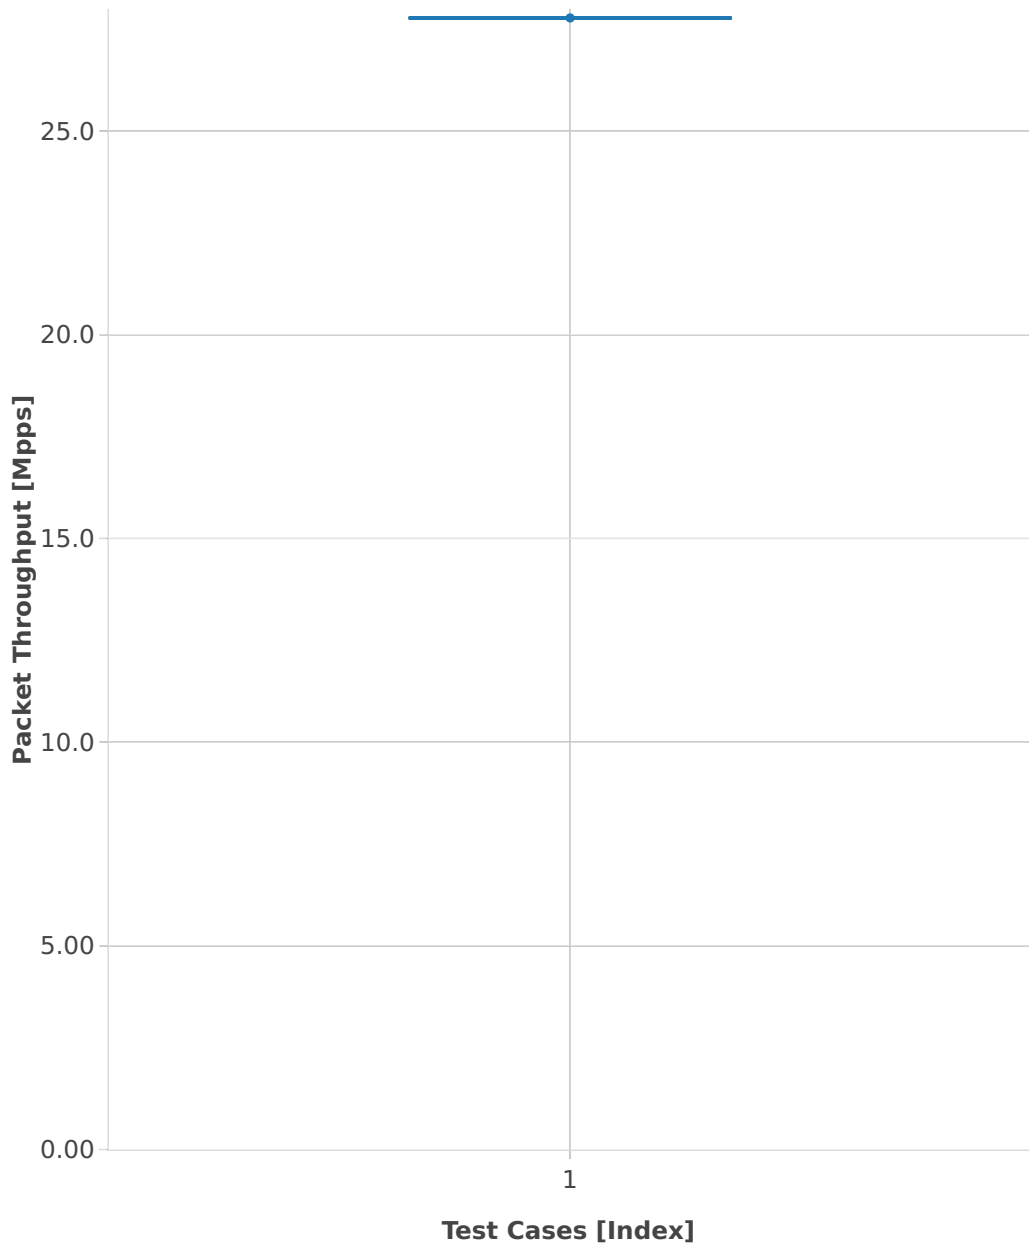

# Throughput: testpmd-2n-skx-x710-64b-4t2c-base-ndr

■ 1. (10 runs) eth-l2xcbase-testpmd