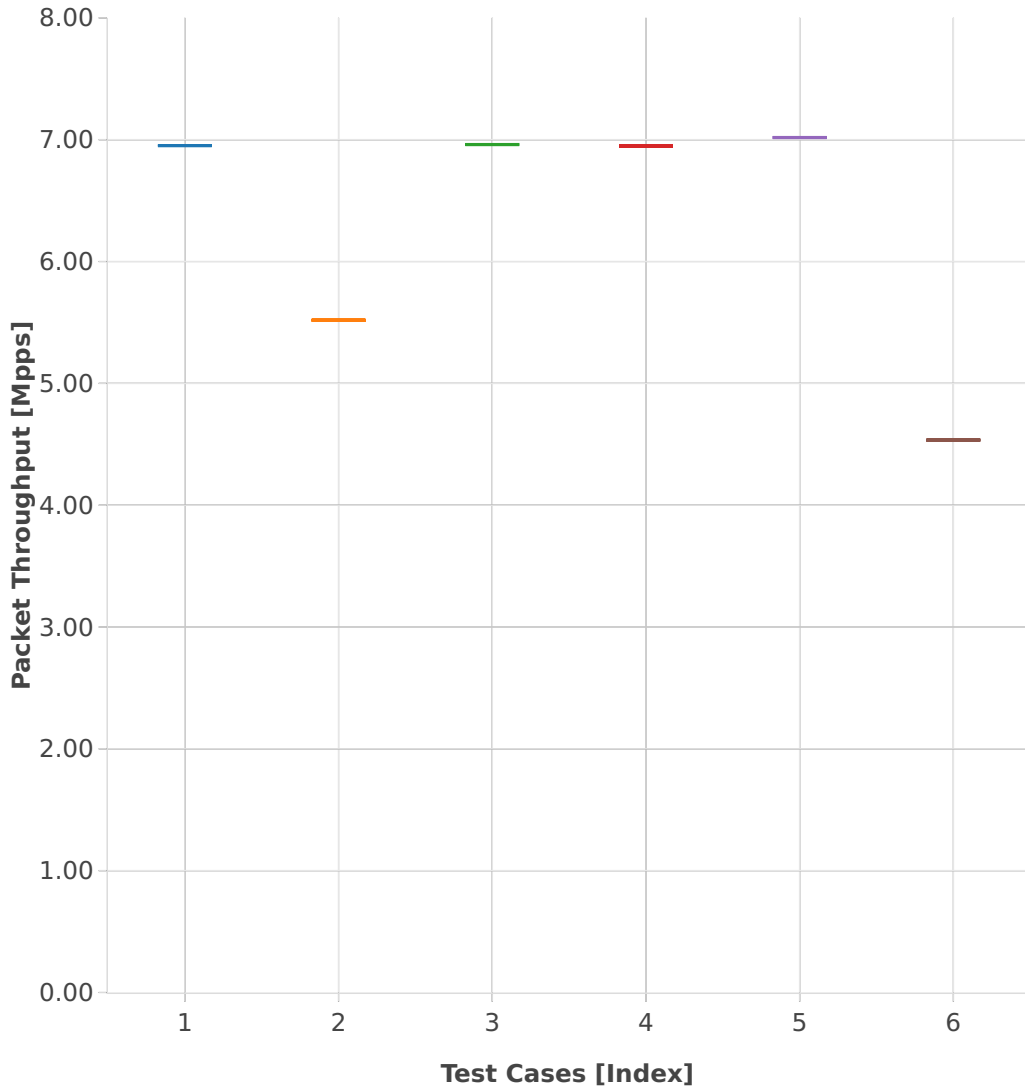

Throughput: vhost-l2sw-3n-skx-x710-64b-4t2c-base_and_features-vm-ndr

- 1. (01 run) dot1q-l2bdbasemaclrn-eth-2vhostvr1024-1vm
- 2. (01 run) eth-l2bdbasemaclrn-eth-4vhostvr1024-2vm
- 3. (01 run) eth-l2bdbasemaclrn-eth-2vhostvr1024-1vm
- 4. (01 run) dot1q-l2xcbase-eth-2vhostvr1024-1vm
- 5. (01 run) eth-l2xcbase-eth-2vhostvr1024-1vm
- 6. (01 run) eth-l2xcbase-eth-4vhostvr1024-2vm