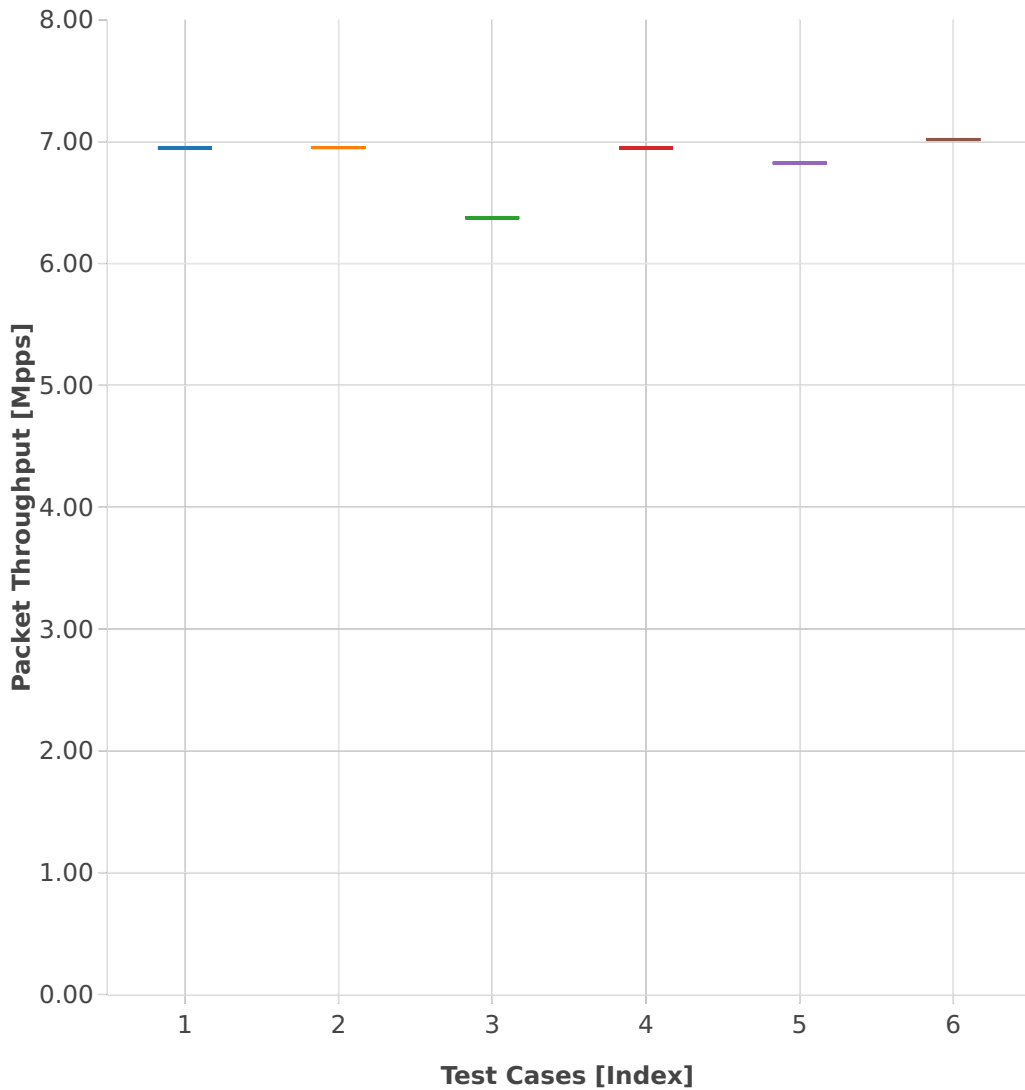

# Throughput: vhost-l2sw-3n-skx-x710-64b-4t2c-base\_and\_features-ndr

- 1. (01 run) 1lbvpplacp-dot1q-l2bdbasemaclrn-eth-2vhostvr1024-1vm
- 2. (01 run) dot1q-l2bdbasemaclrn-eth-2vhostvr1024-1vm
- 3. (01 run) 2lbvpplacp-dot1q-l2bdbasemaclrn-eth-2vhostvr1024-1vm
- 4. (01 run) dot1q-l2xcbase-eth-2vhostvr1024-1vm
- 5. (01 run) 1lbvpplacp-dot1q-l2xcbase-eth-2vhostvr1024-1vm
- 6. (01 run) eth-l2xcbase-eth-2vhostvr1024-1vm