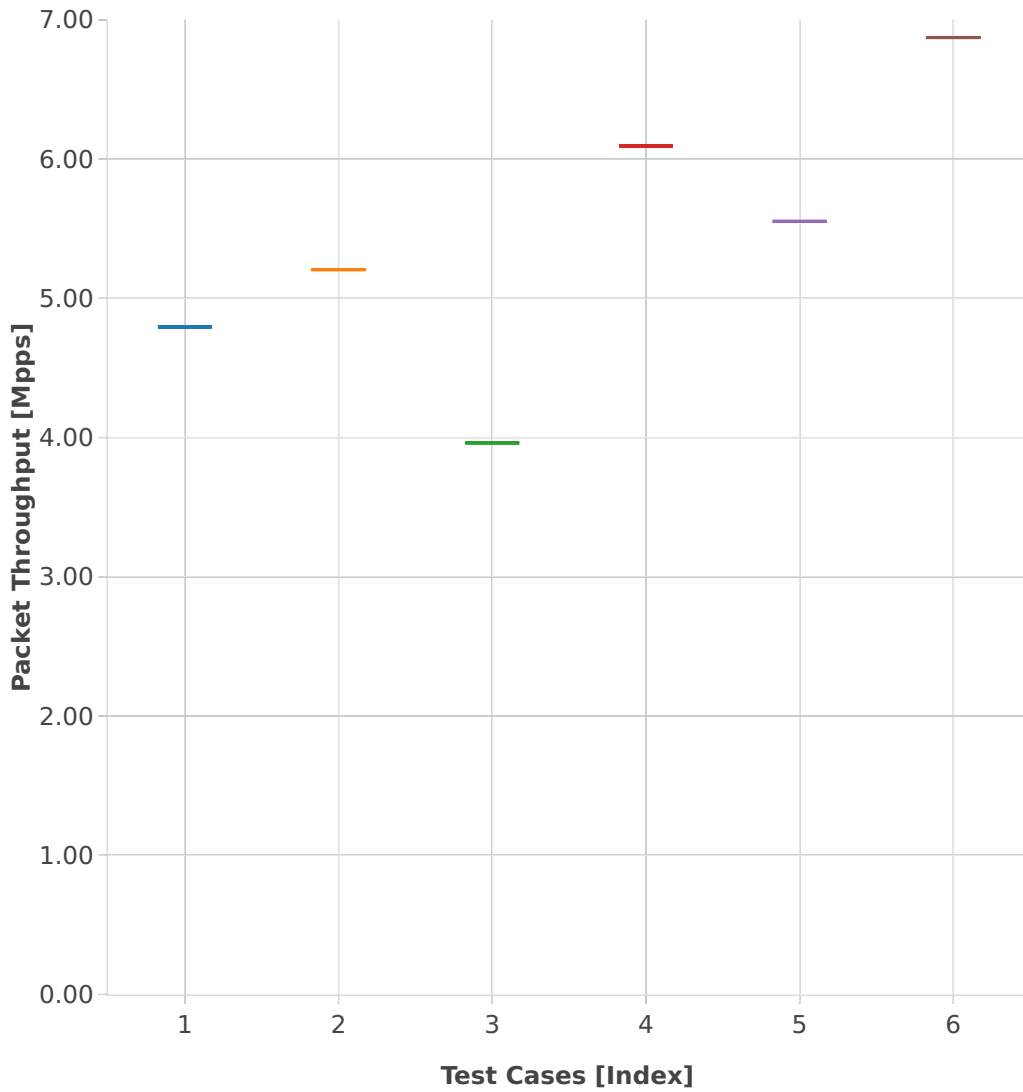

# Throughput: vhost-l2sw-3n-skx-x710-64b-2t1c-base\_and\_features-pdr

- 1. (01 run) 1lbvpplacp-dot1q-l2bdbasemaclrn-eth-2vhostvr1024-1vm
- 2. (01 run) dot1q-l2bdbasemaclrn-eth-2vhostvr1024-1vm
- 3. (01 run) 2lbvpplacp-dot1q-l2bdbasemaclrn-eth-2vhostvr1024-1vm
- 4. (01 run) dot1q-l2xcbase-eth-2vhostvr1024-1vm
- 5. (01 run) 1lbvpplacp-dot1q-l2xcbase-eth-2vhostvr1024-1vm
- 6. (01 run) eth-l2xcbase-eth-2vhostvr1024-1vm