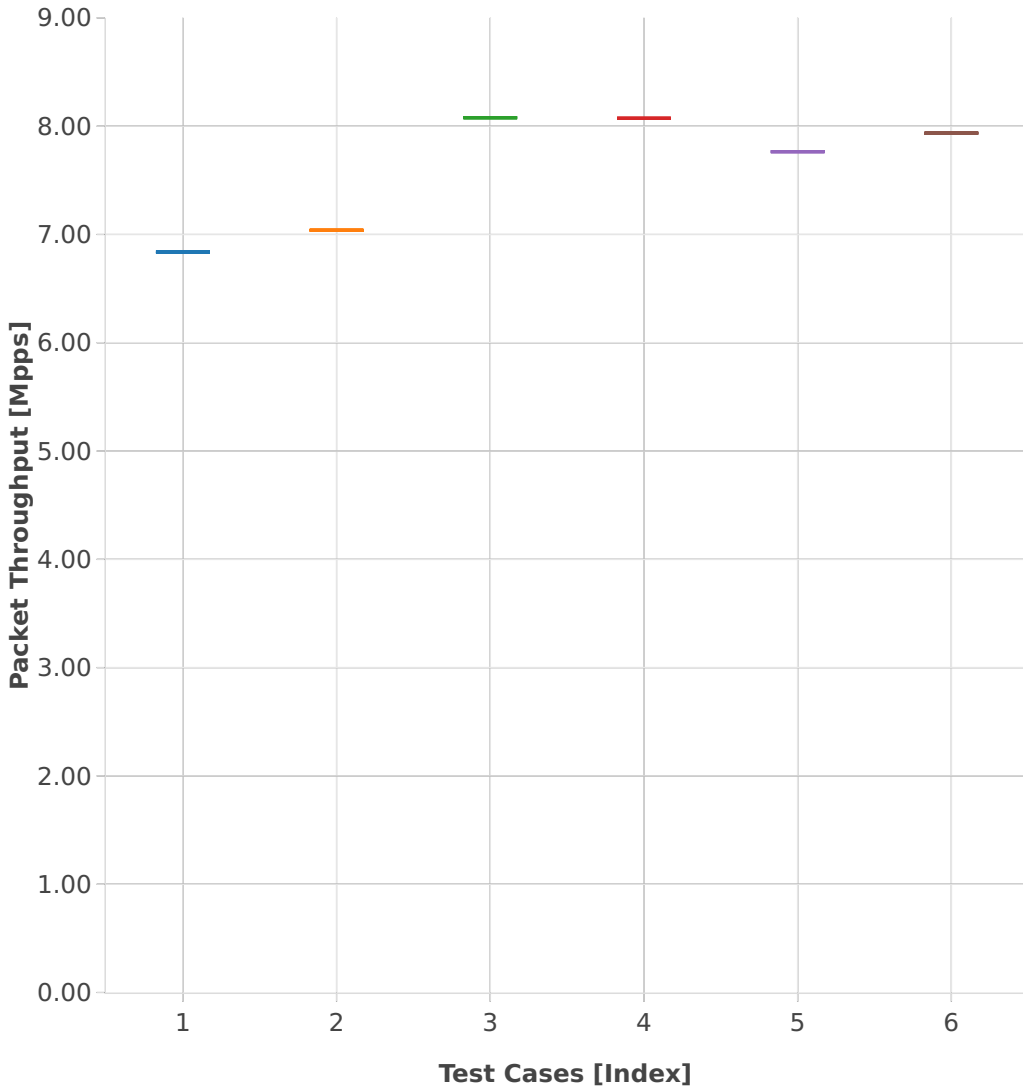

Throughput: vhost-l2sw-3n-hsw-x710-64b-2t2c-base_and_features-pdr

- 1. (01 run) 1lbvplacp-dot1q-l2bdbasemaclrn-eth-2vhostvr1024-1vm
- 2. (01 run) dot1q-l2bdbasemaclrn-eth-2vhostvr1024-1vm
- 3. (01 run) eth-l2bdbasemaclrn-eth-2vhostvr1024-1vm
- 4. (01 run) dot1q-l2xcbase-eth-2vhostvr1024-1vm
- 5. (01 run) 1lbvplacp-dot1q-l2xcbase-eth-2vhostvr1024-1vm
- 6. (01 run) eth-l2xcbase-eth-2vhostvr1024-1vm