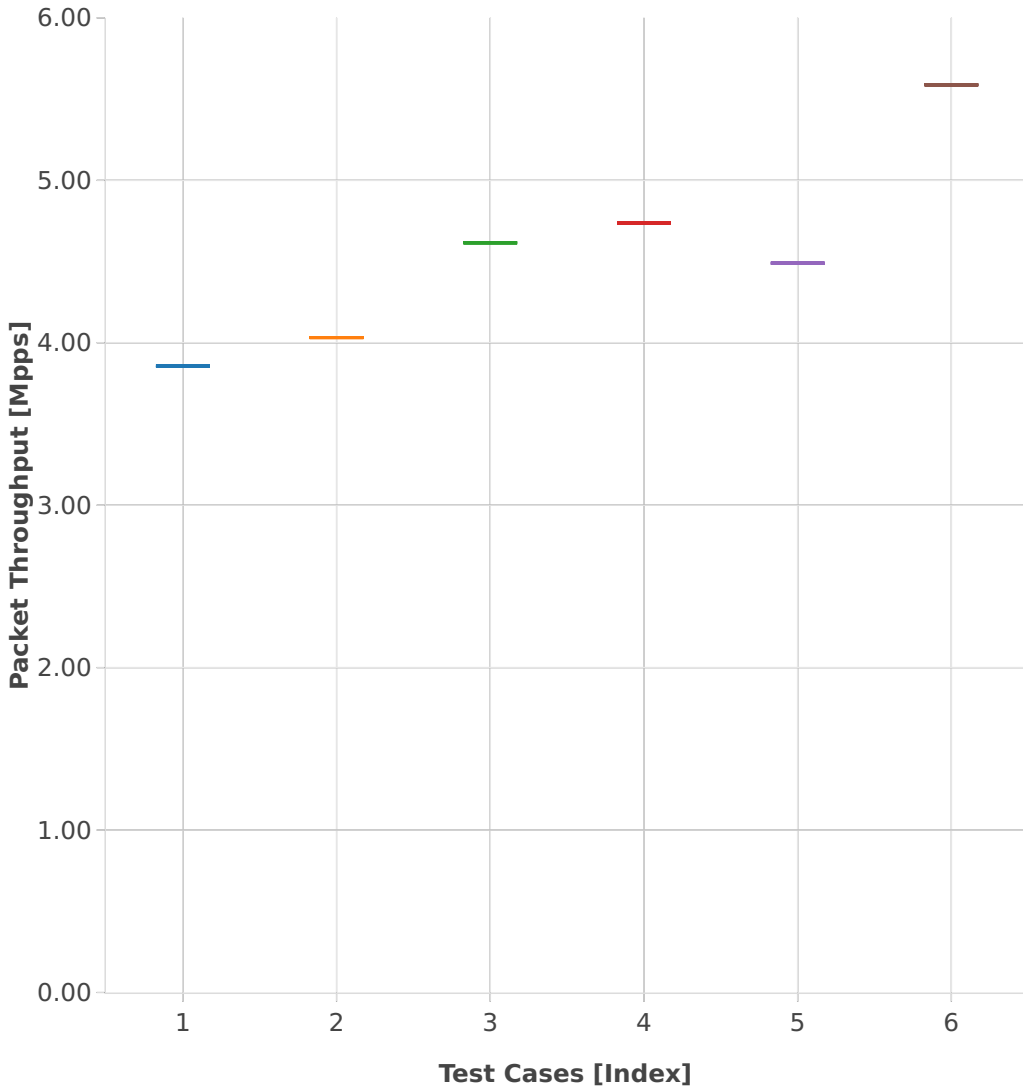

# Throughput: vhost-l2sw-3n-hsw-x710-64b-1t1c-base\_and\_features-pdr

- 1. (01 run) 1lbvpplacp-dot1q-l2bdbasemaclrn-eth-2vhostvr1024-1vm
- 2. (01 run) dot1q-l2bdbasemaclrn-eth-2vhostvr1024-1vm
- 3. (01 run) eth-l2bdbasemaclrn-eth-2vhostvr1024-1vm
- 4. (01 run) dot1q-l2xcbase-eth-2vhostvr1024-1vm
- 5. (01 run) 1lbvpplacp-dot1q-l2xcbase-eth-2vhostvr1024-1vm
- 6. (01 run) eth-l2xcbase-eth-2vhostvr1024-1vm