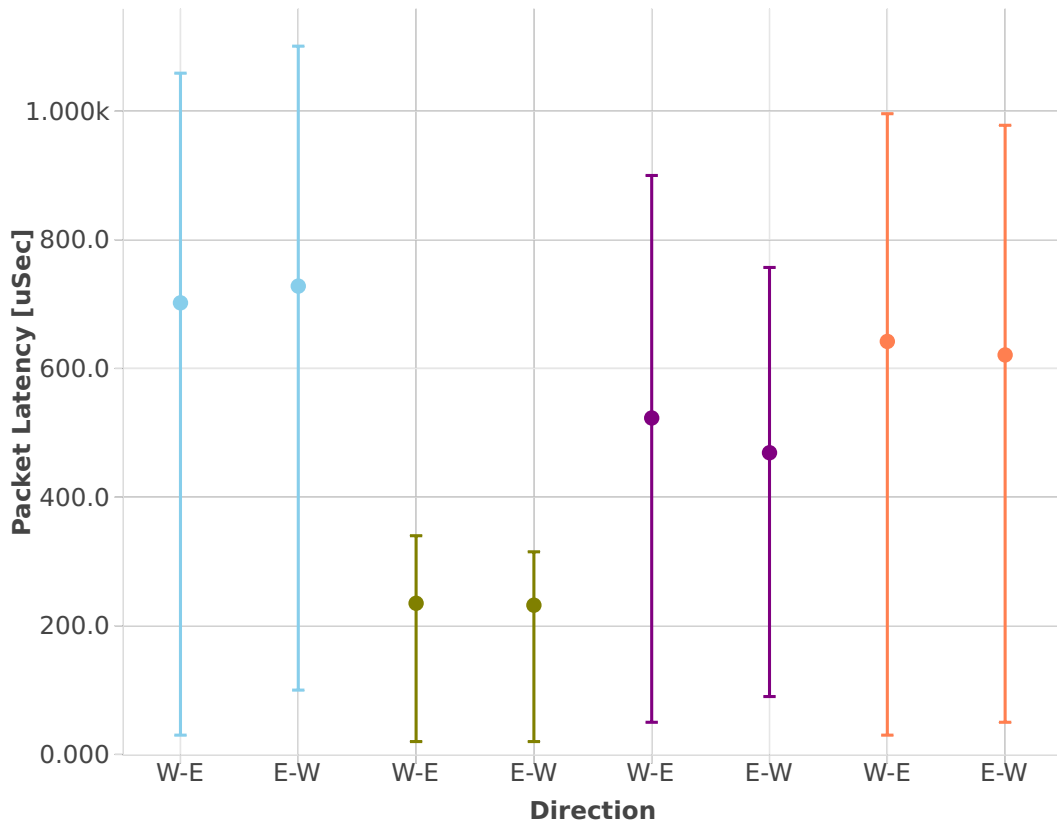

# Latency: vhost-l2sw-3n-hsw-x520-64b-2t2c-base-vm-ndr

- eth-l2bdbasemaclrn-eth-4vhostvr1024-2vm
- eth-l2xcbase-eth-2vhostvr1024-1vm
- eth-l2bdbasemaclrn-eth-2vhostvr1024-1vm
- eth-l2xcbase-eth-4vhostvr1024-2vm