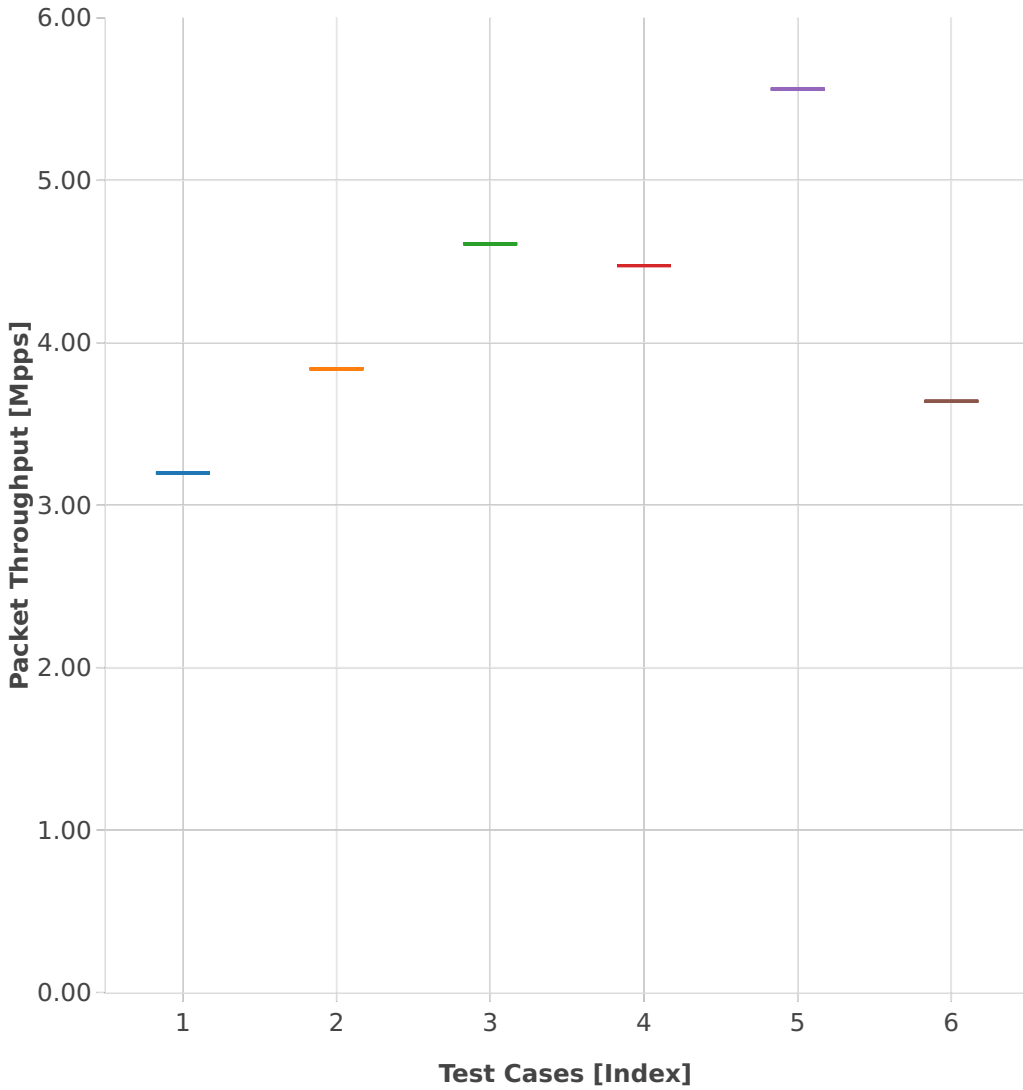

Throughput: vhost-l2sw-3n-hsw-x520-64b-1t1c-base_and_features-ndr

- 1. (01 run) dot1q-l2bdbasemaclrn-eth-2vhostvr1024-1vm
- 2. (01 run) 1lbpplacp-dot1q-l2bdbasemaclrn-eth-2vhostvr1024-1vm
- 3. (01 run) eth-l2bdbasemaclrn-eth-2vhostvr1024-1vm
- 4. (01 run) 1lbpplacp-dot1q-l2xcbase-eth-2vhostvr1024-1vm
- 5. (01 run) eth-l2xcbase-eth-2vhostvr1024-1vm
- 6. (01 run) dot1q-l2xcbase-eth-2vhostvr1024-1vm