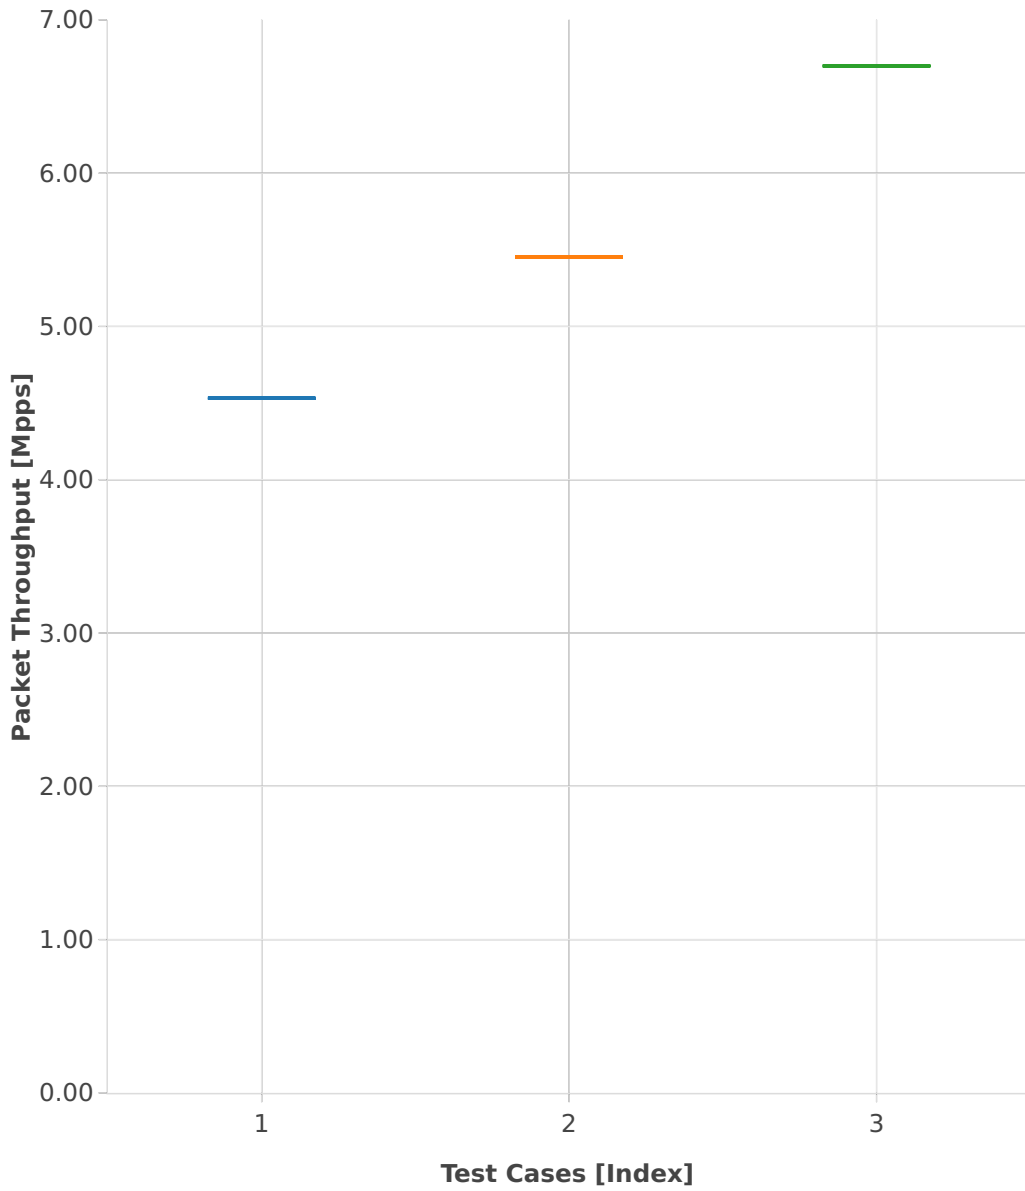

Throughput: vhost-l2sw-2n-skx-xxv710-64b-2t1c-base_and_features-ndr

- 1. (01 run) dot1q-l2bdbasemaclrn-eth-2vhostvr1024-1vm
- 2. (01 run) eth-l2bdbasemaclrn-eth-2vhostvr1024-1vm
- 3. (01 run) eth-l2xcbase-eth-2vhostvr1024-1vm